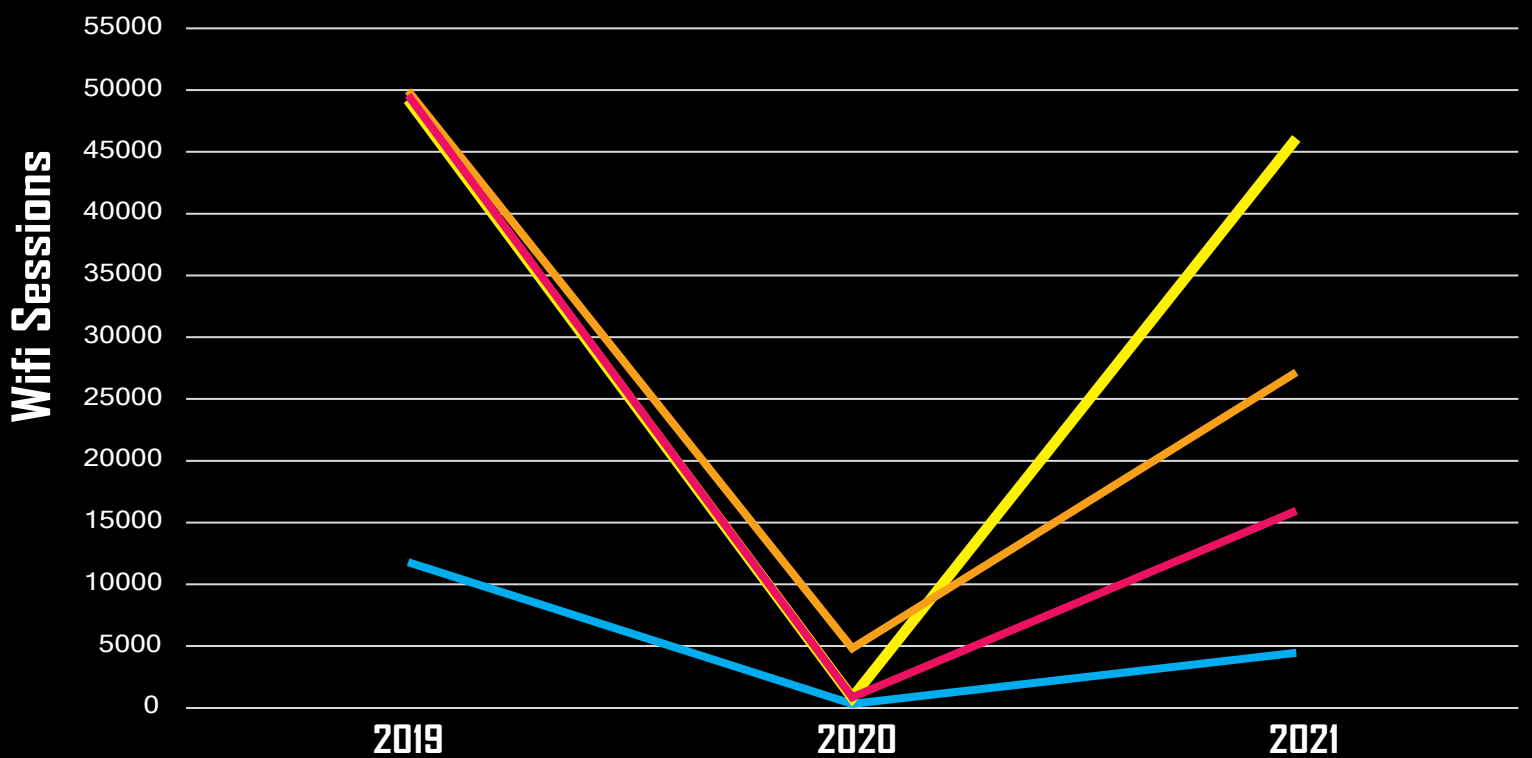

RETURN OF THE WIFI

IN 2021

Wifi Sessions by Device

Less than 1% : printers, game consoles, Linux systems

Average Duration of a Wifi Session

1 hour **13** minutes **39** seconds

Total Time Spent on Wifi October 12-17

114,968 hours **49** minutes **12** seconds
 which is more than **13** years

Total Bytes of Input and Output October 12-17

18.68 terabytes
 ... or enough bytes to stream over **49** years of music