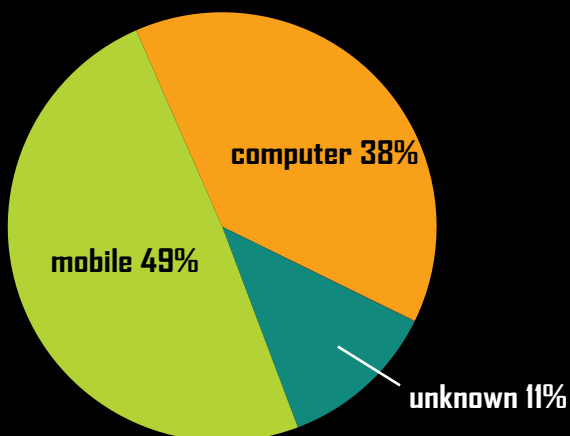

RETURN OF THE WIFI

IN 2021

Wifi Sessions by Device

Less than 1% : printers, game consoles, Linux systems

Average Duration of a Wifi Session

1 hour **13** minutes **39** seconds

Total Time Spent on Wifi October 12-17

114,968 hours **49** minutes **12** seconds
 which is more than **13** years

Total Bytes of Input and Output October 12-17

18.68 terabytes
 ... or enough bytes to stream over **49** years of music