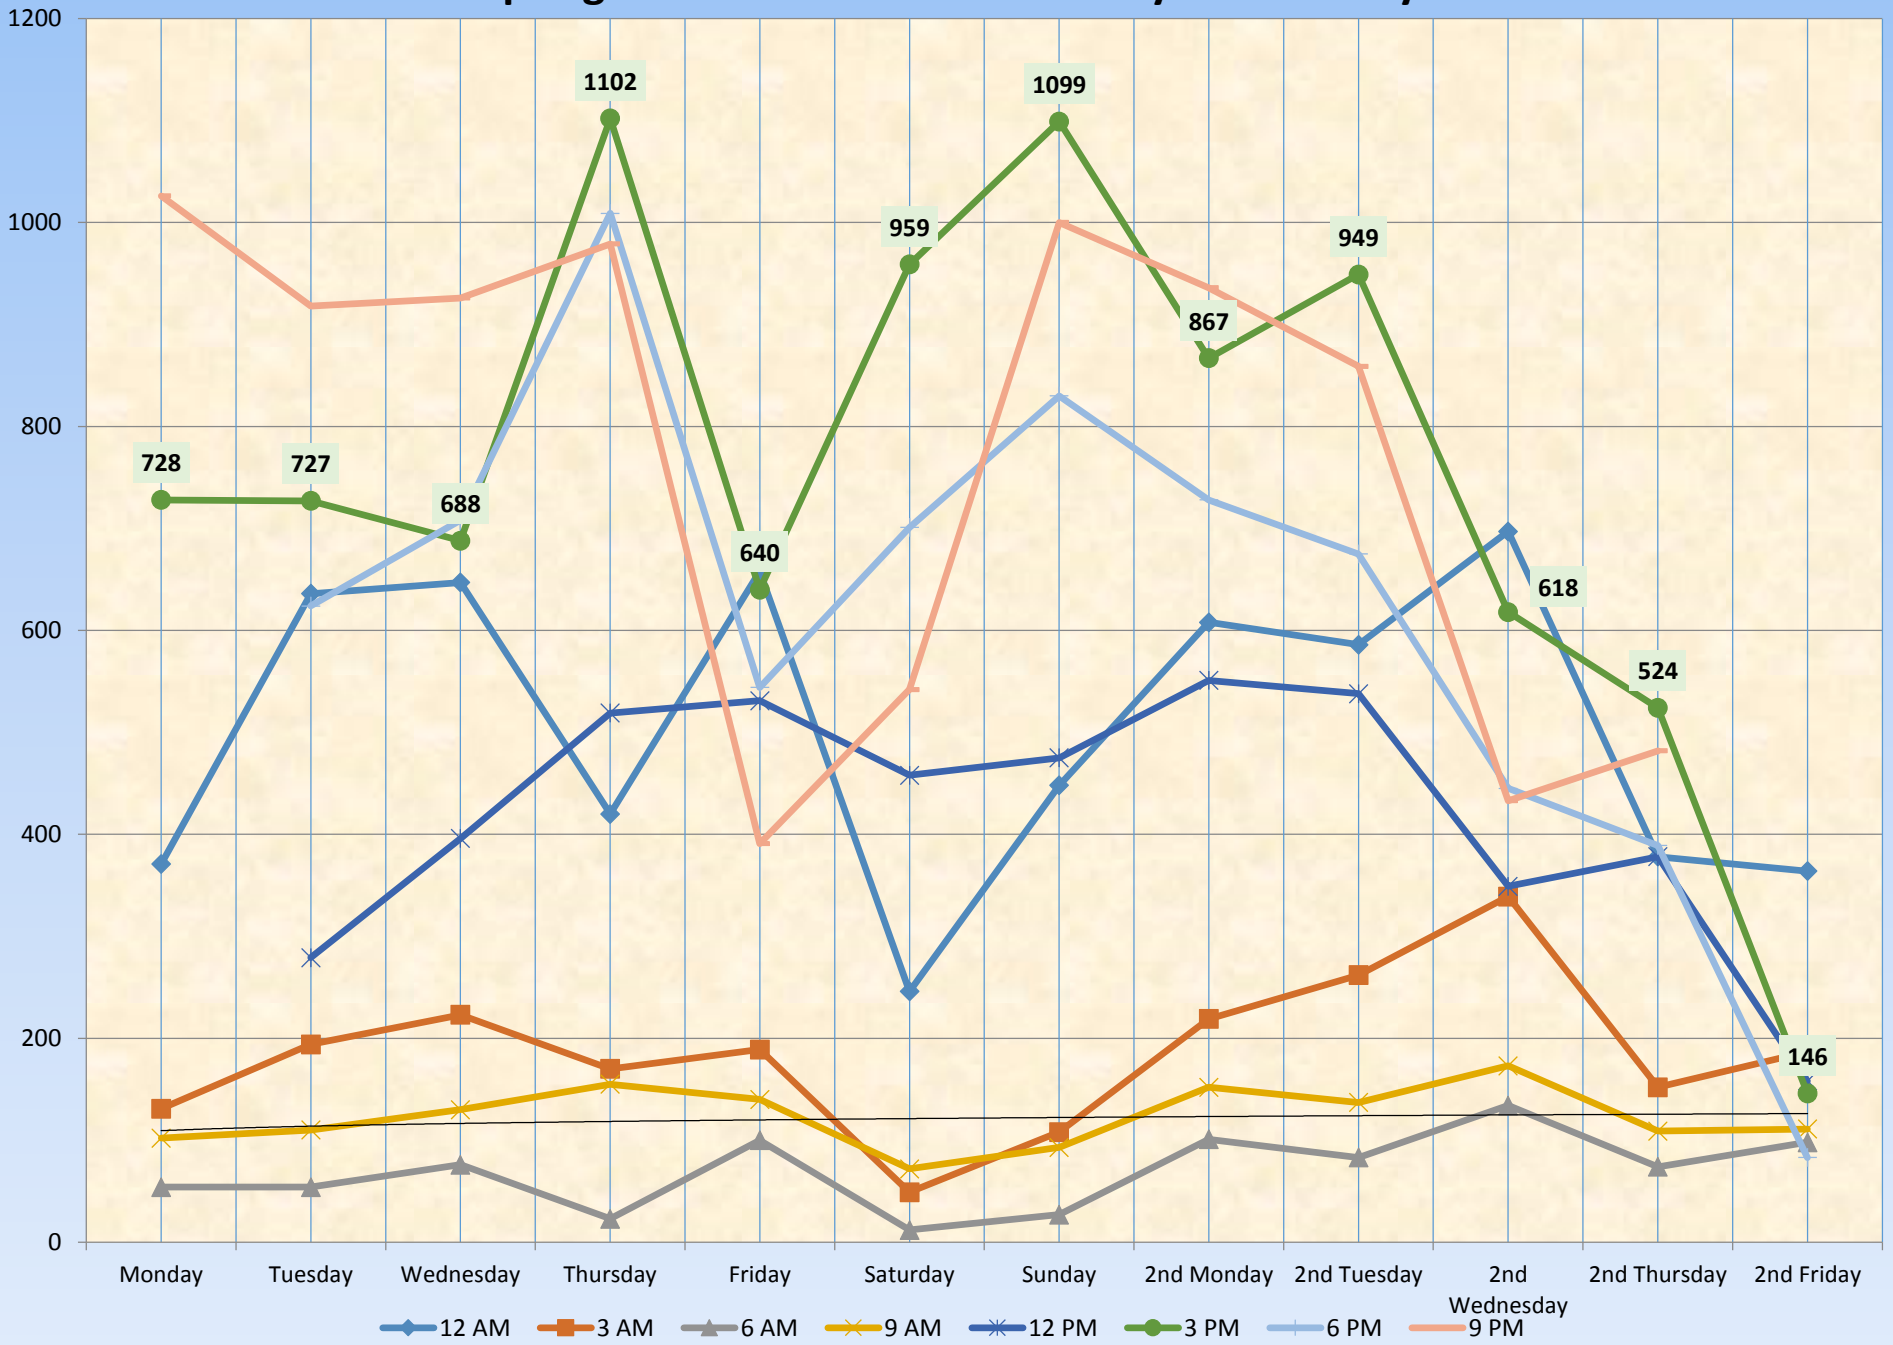

FALL 2013 Patron Count Averages by Day and Time

Spring 2014 Patron Count Averages by Day and Time

AY 13-14 Patron Count Average by Day and Time

Summer Sessions 2014 Patron Count Averages by Day and Time

Fall 2013 Sweeps (Oct 14-21) Patron Count Time by Day

Fall 2013 Finals Patron Count by Time of Day

Spring 2014 Finals Patron Count by Time of Day

Gate Count Patron Visit Totals - Comparison Chart

Fall 2013 WIFI Averages by Day and Time

Fall 2013 WIFI Maximum Values by Day and Time

Spring 2014 WIFI Averages by Day and Time

Spring 2014 WIFI Maximum Values by Day and Time