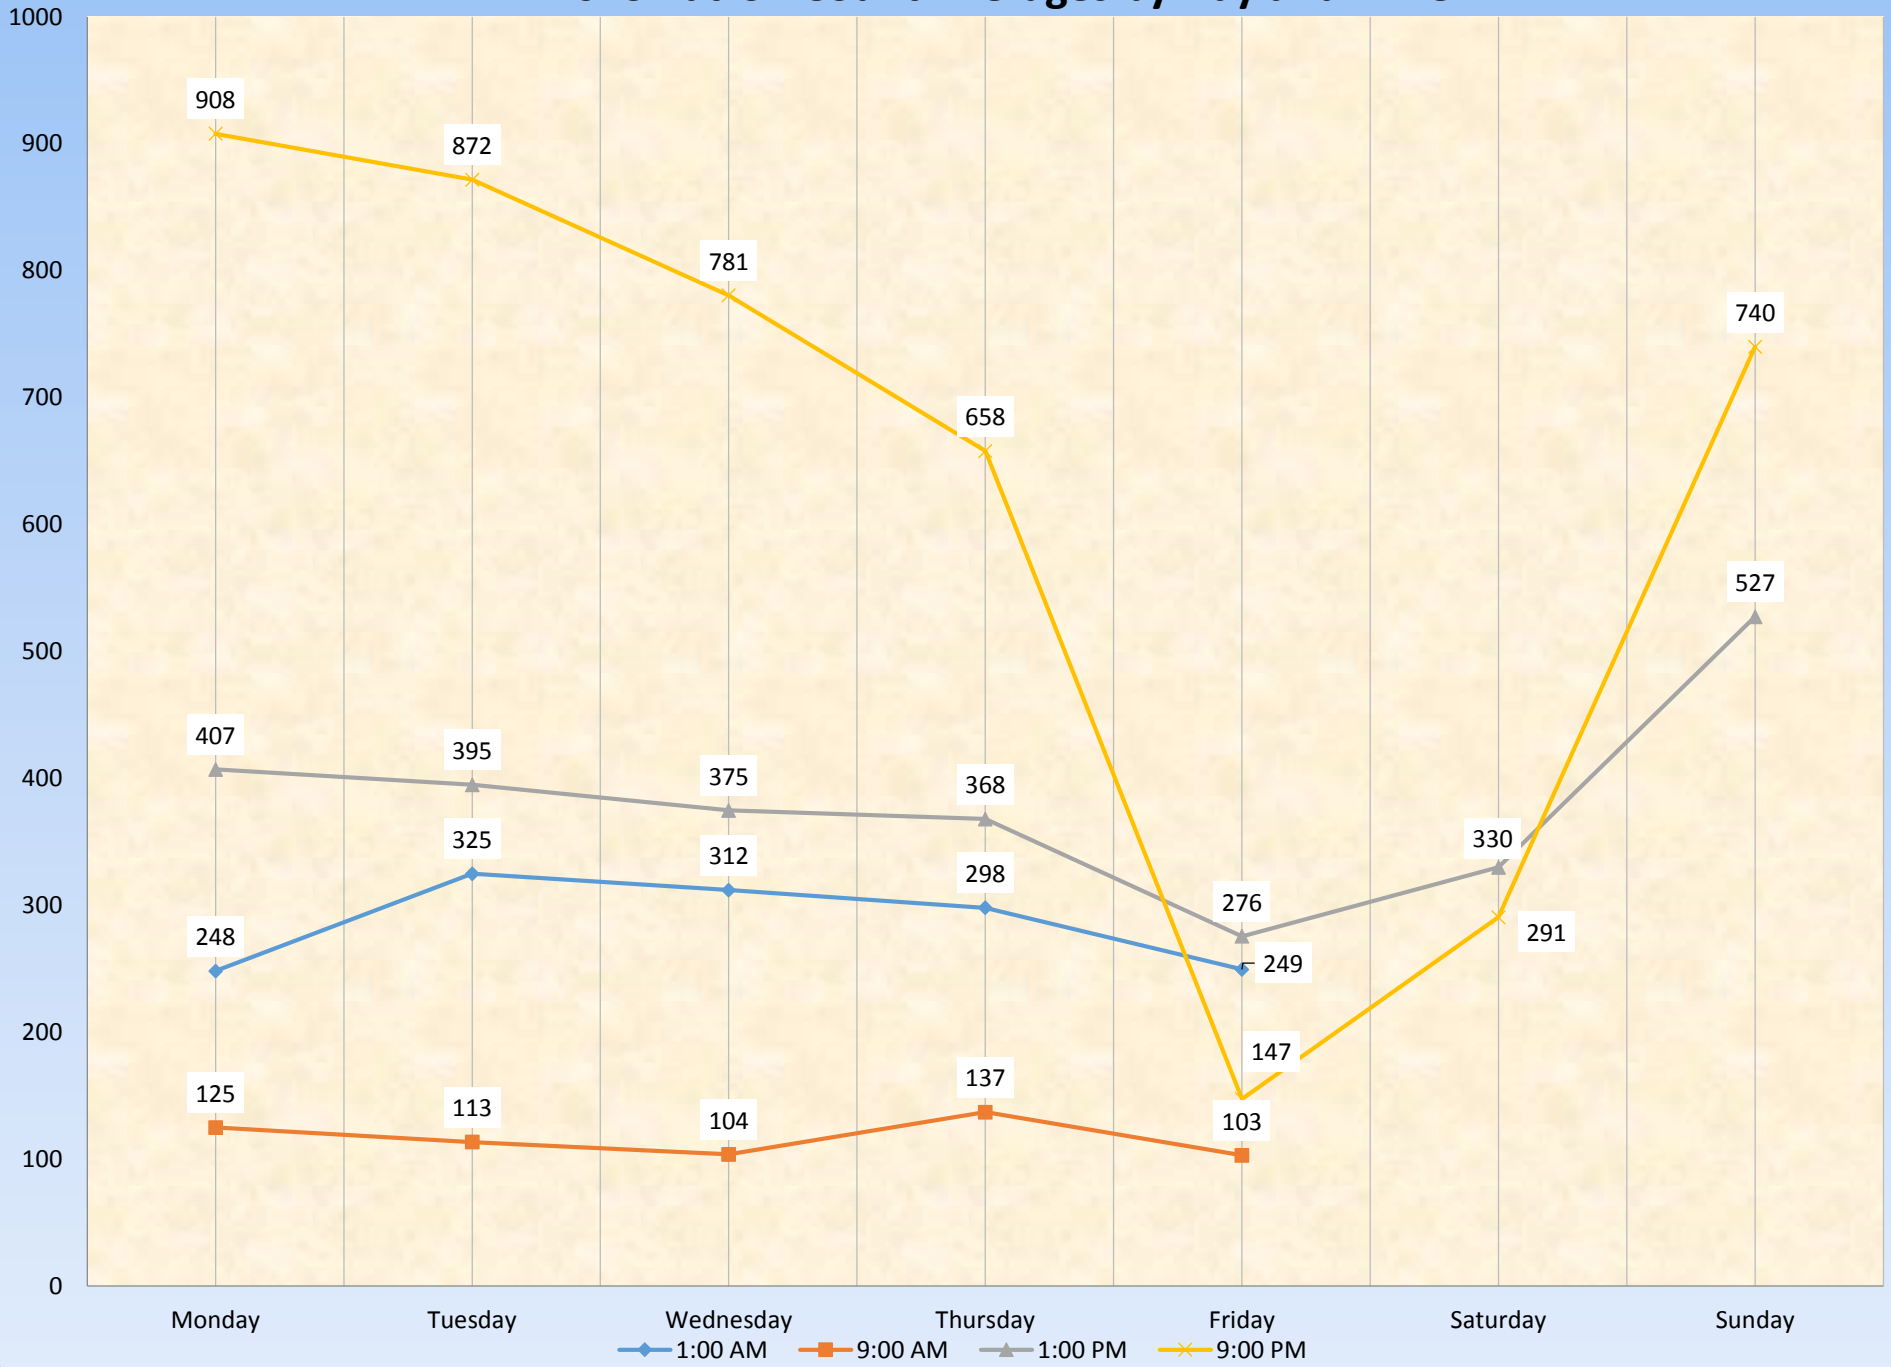

FALL 2013 Patron Count Averages by Day and Time

Spring 2014 Patron Count Averages by Day and Time

AY 13-14 Patron Count Average by Day and Time

Summer Sessions 2014 Patron Count Averages by Day and Time

Fall 2013 Sweeps (Oct 14-21) Patron Count Time by Day

Fall 2013 Finals Patron Count by Time of Day

Spring 2014 Finals Patron Count by Time of Day

Gate Count Patron Visit Totals - Comparison Chart

Fall 2013 WIFI Averages by Day and Time

Fall 2013 WIFI Maximum Values by Day and Time

Spring 2014 WIFI Averages by Day and Time

Spring 2014 WIFI Maximum Values by Day and Time