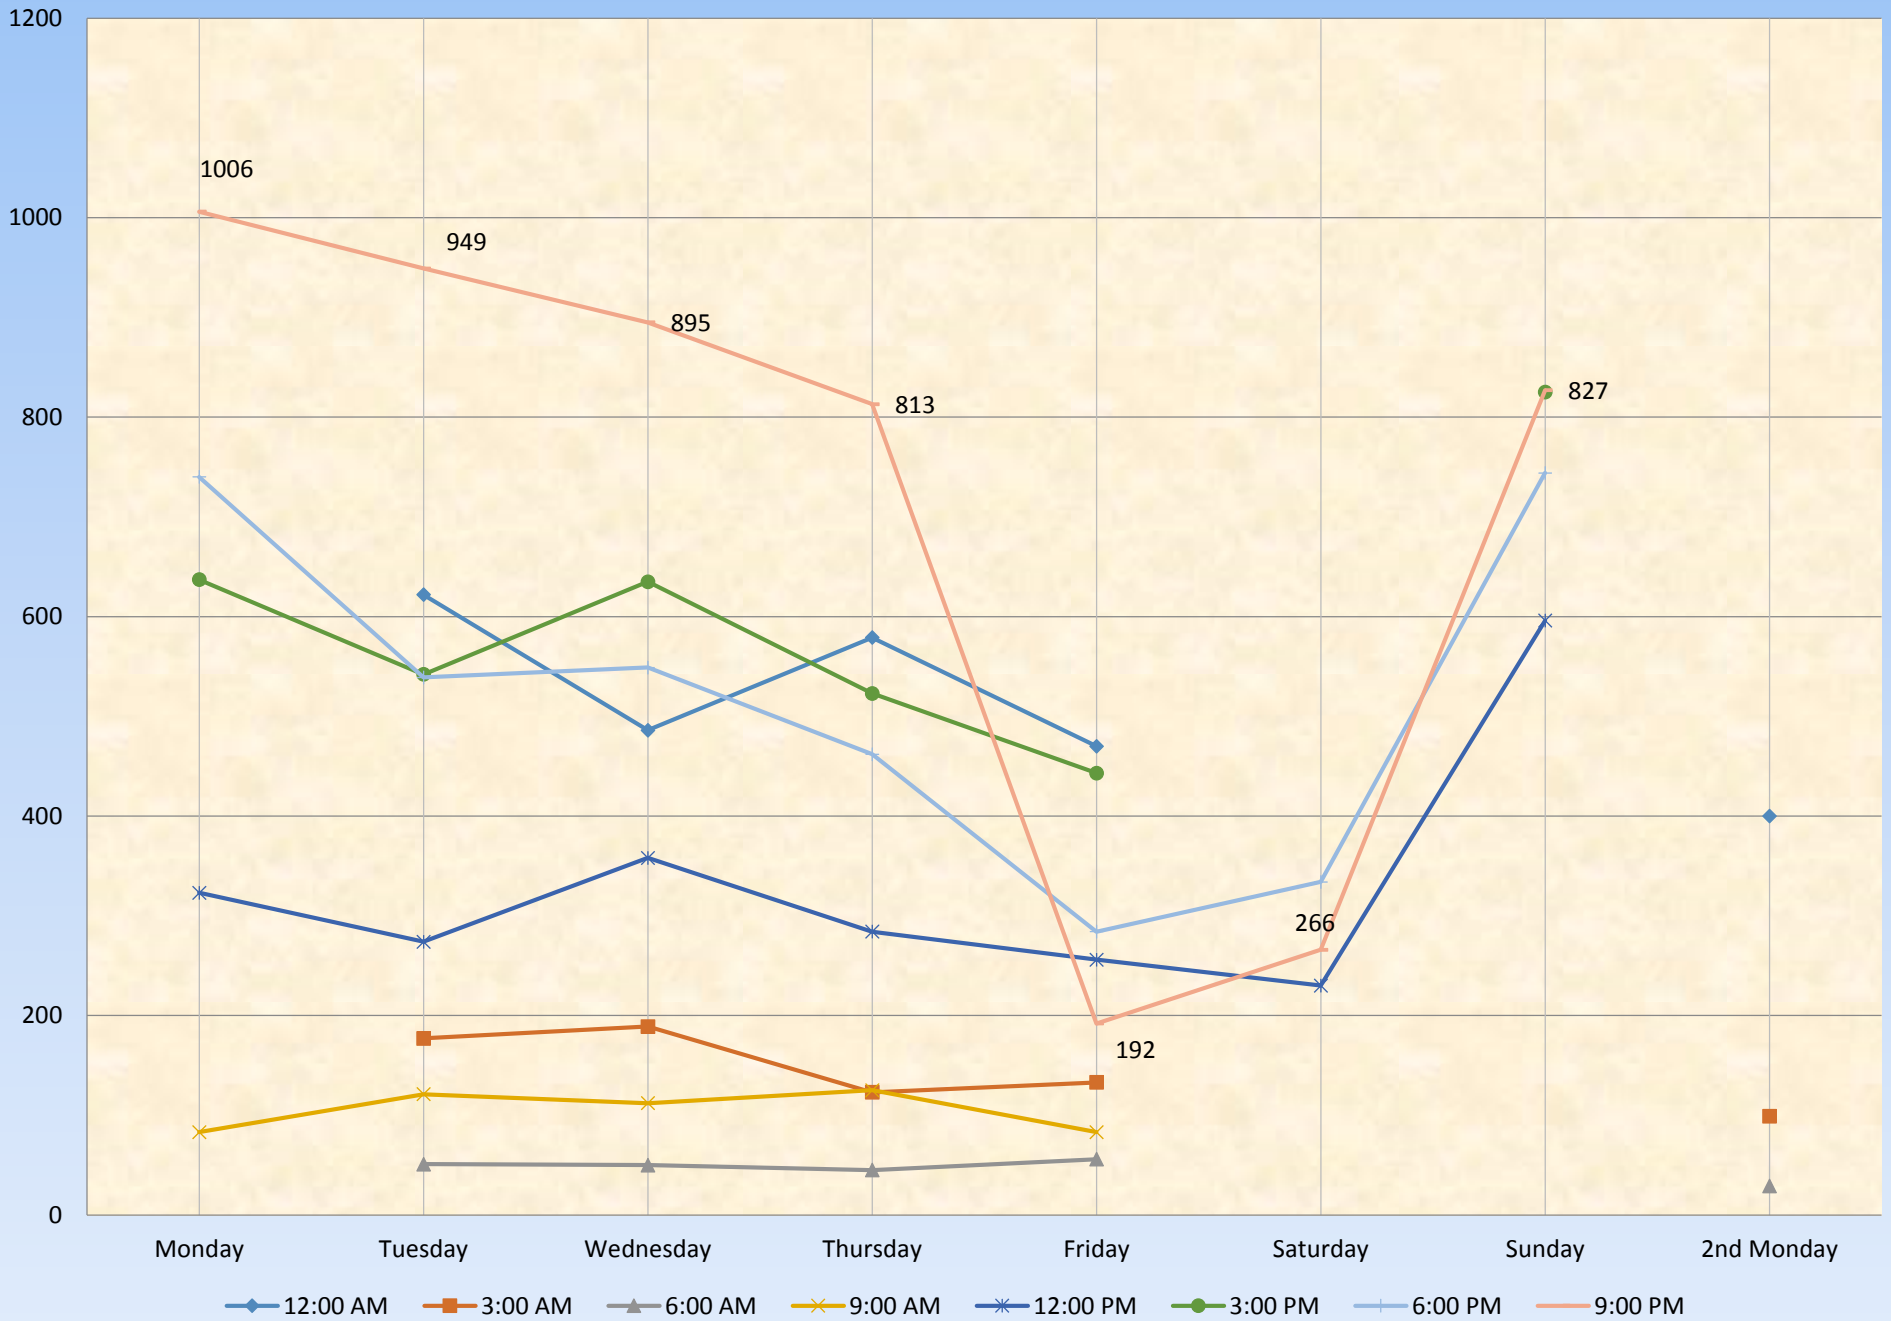

FALL 2013 Patron Count Averages by Day and Time

Spring 2014 Patron Count Averages by Day and Time

AY 13-14 Patron Count Average by Day and Time

Summer Sessions 2014 Patron Count Averages by Day and Time

Fall 2013 Sweeps (Oct 14-21) Patron Count Time by Day

Fall 2013 Finals Patron Count by Time of Day

Spring 2014 Finals Patron Count by Time of Day

Gate Count Patron Visit Totals - Comparison Chart

Fall 2013 WIFI Averages by Day and Time

Fall 2013 WIFI Maximum Values by Day and Time

Spring 2014 WIFI Averages by Day and Time

Spring 2014 WIFI Maximum Values by Day and Time