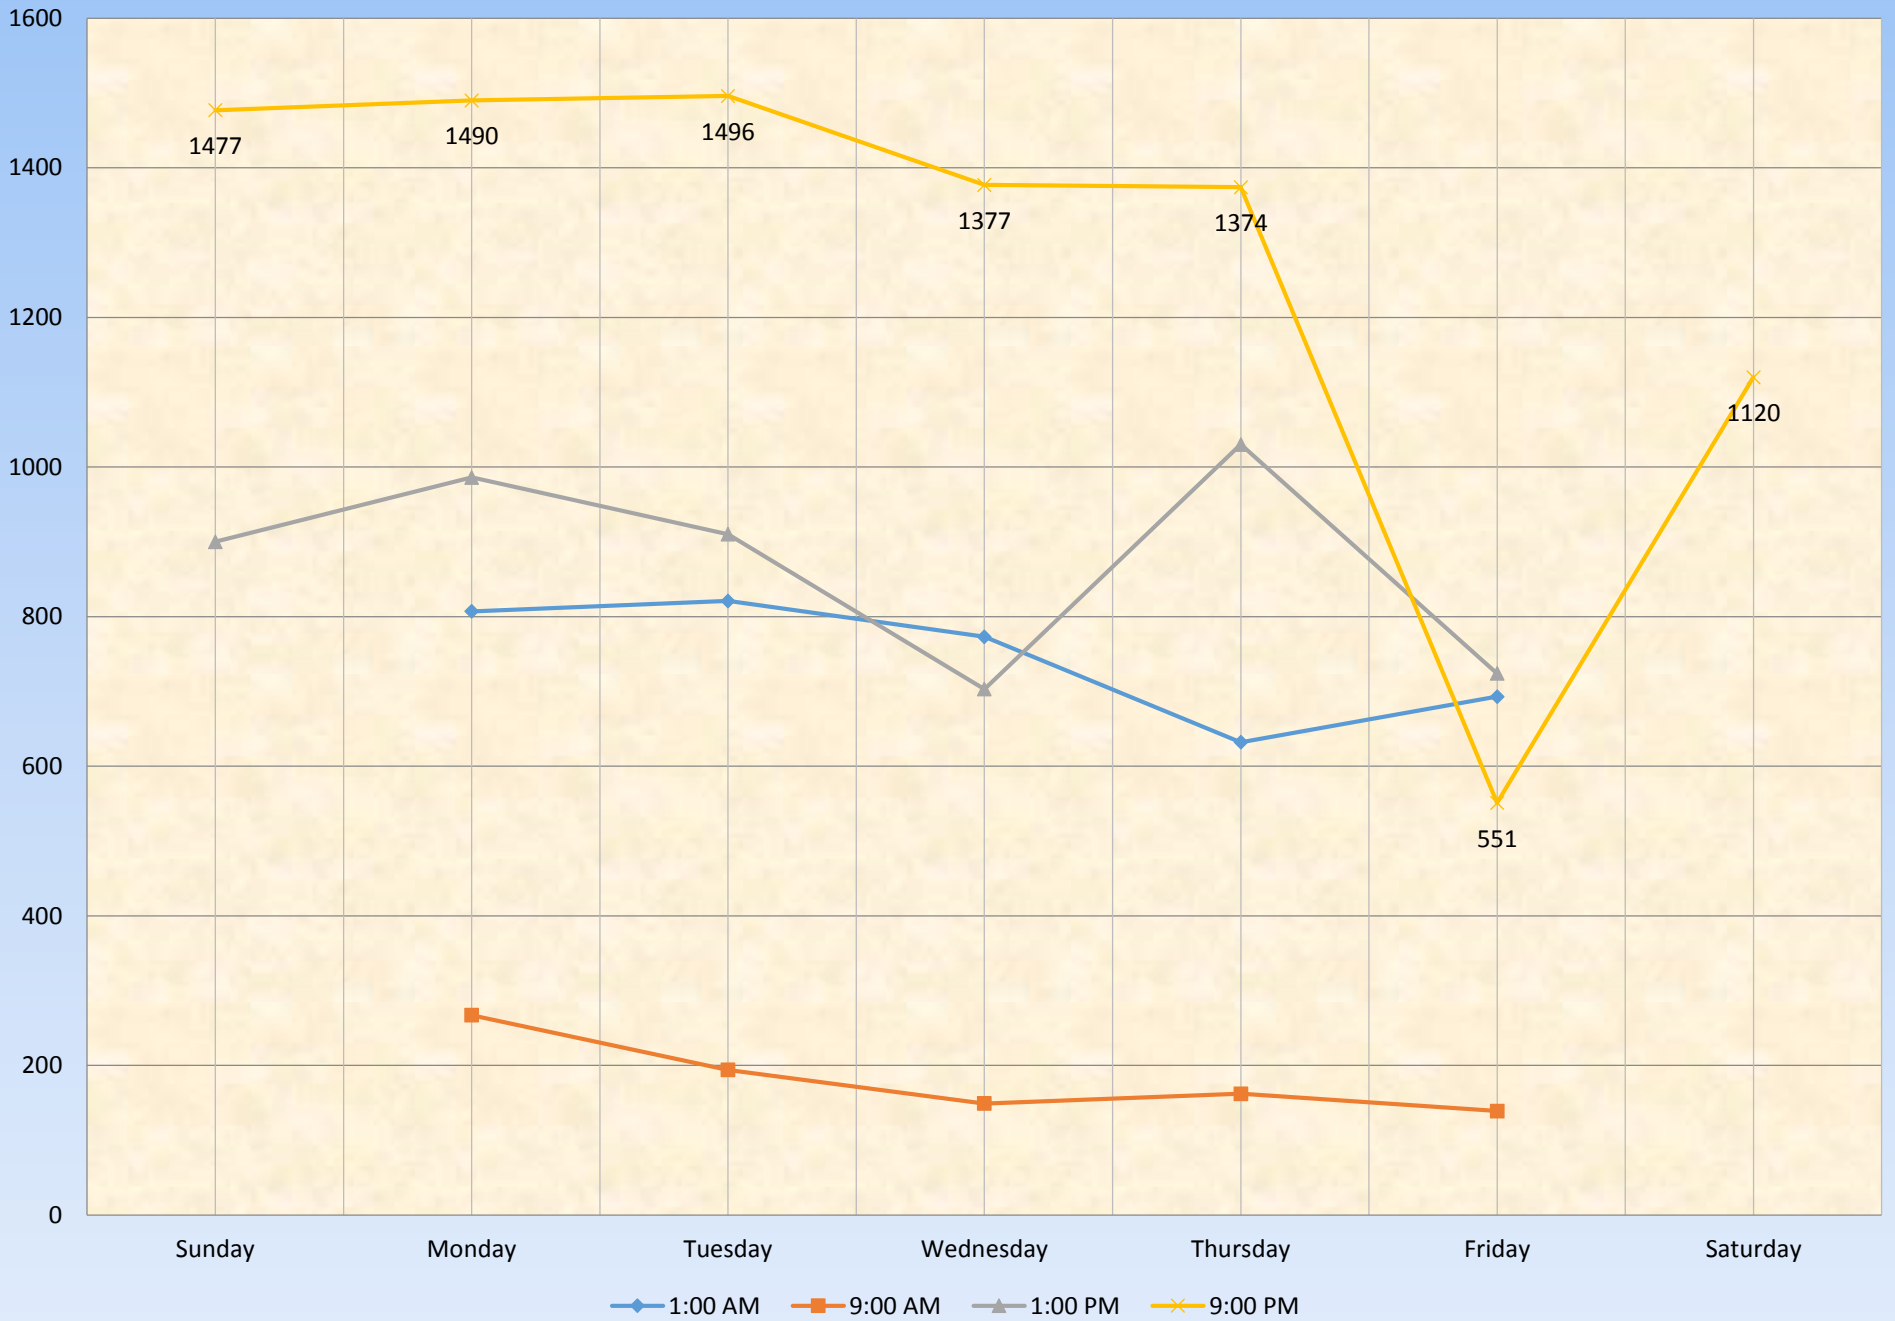

FALL 2013 Patron Count Averages by Day and Time

Spring 2014 Patron Count Averages by Day and Time

AY 13-14 Patron Count Average by Day and Time

Summer Sessions 2014 Patron Count Averages by Day and Time

Fall 2013 Sweeps (Oct 14-21) Patron Count Time by Day

Fall 2013 Finals Patron Count by Time of Day

Spring 2014 Finals Patron Count by Time of Day

Gate Count Patron Visit Totals - Comparison Chart

Fall 2013 WIFI Averages by Day and Time

Fall 2013 WIFI Maximum Values by Day and Time

Spring 2014 WIFI Averages by Day and Time

Spring 2014 WIFI Maximum Values by Day and Time