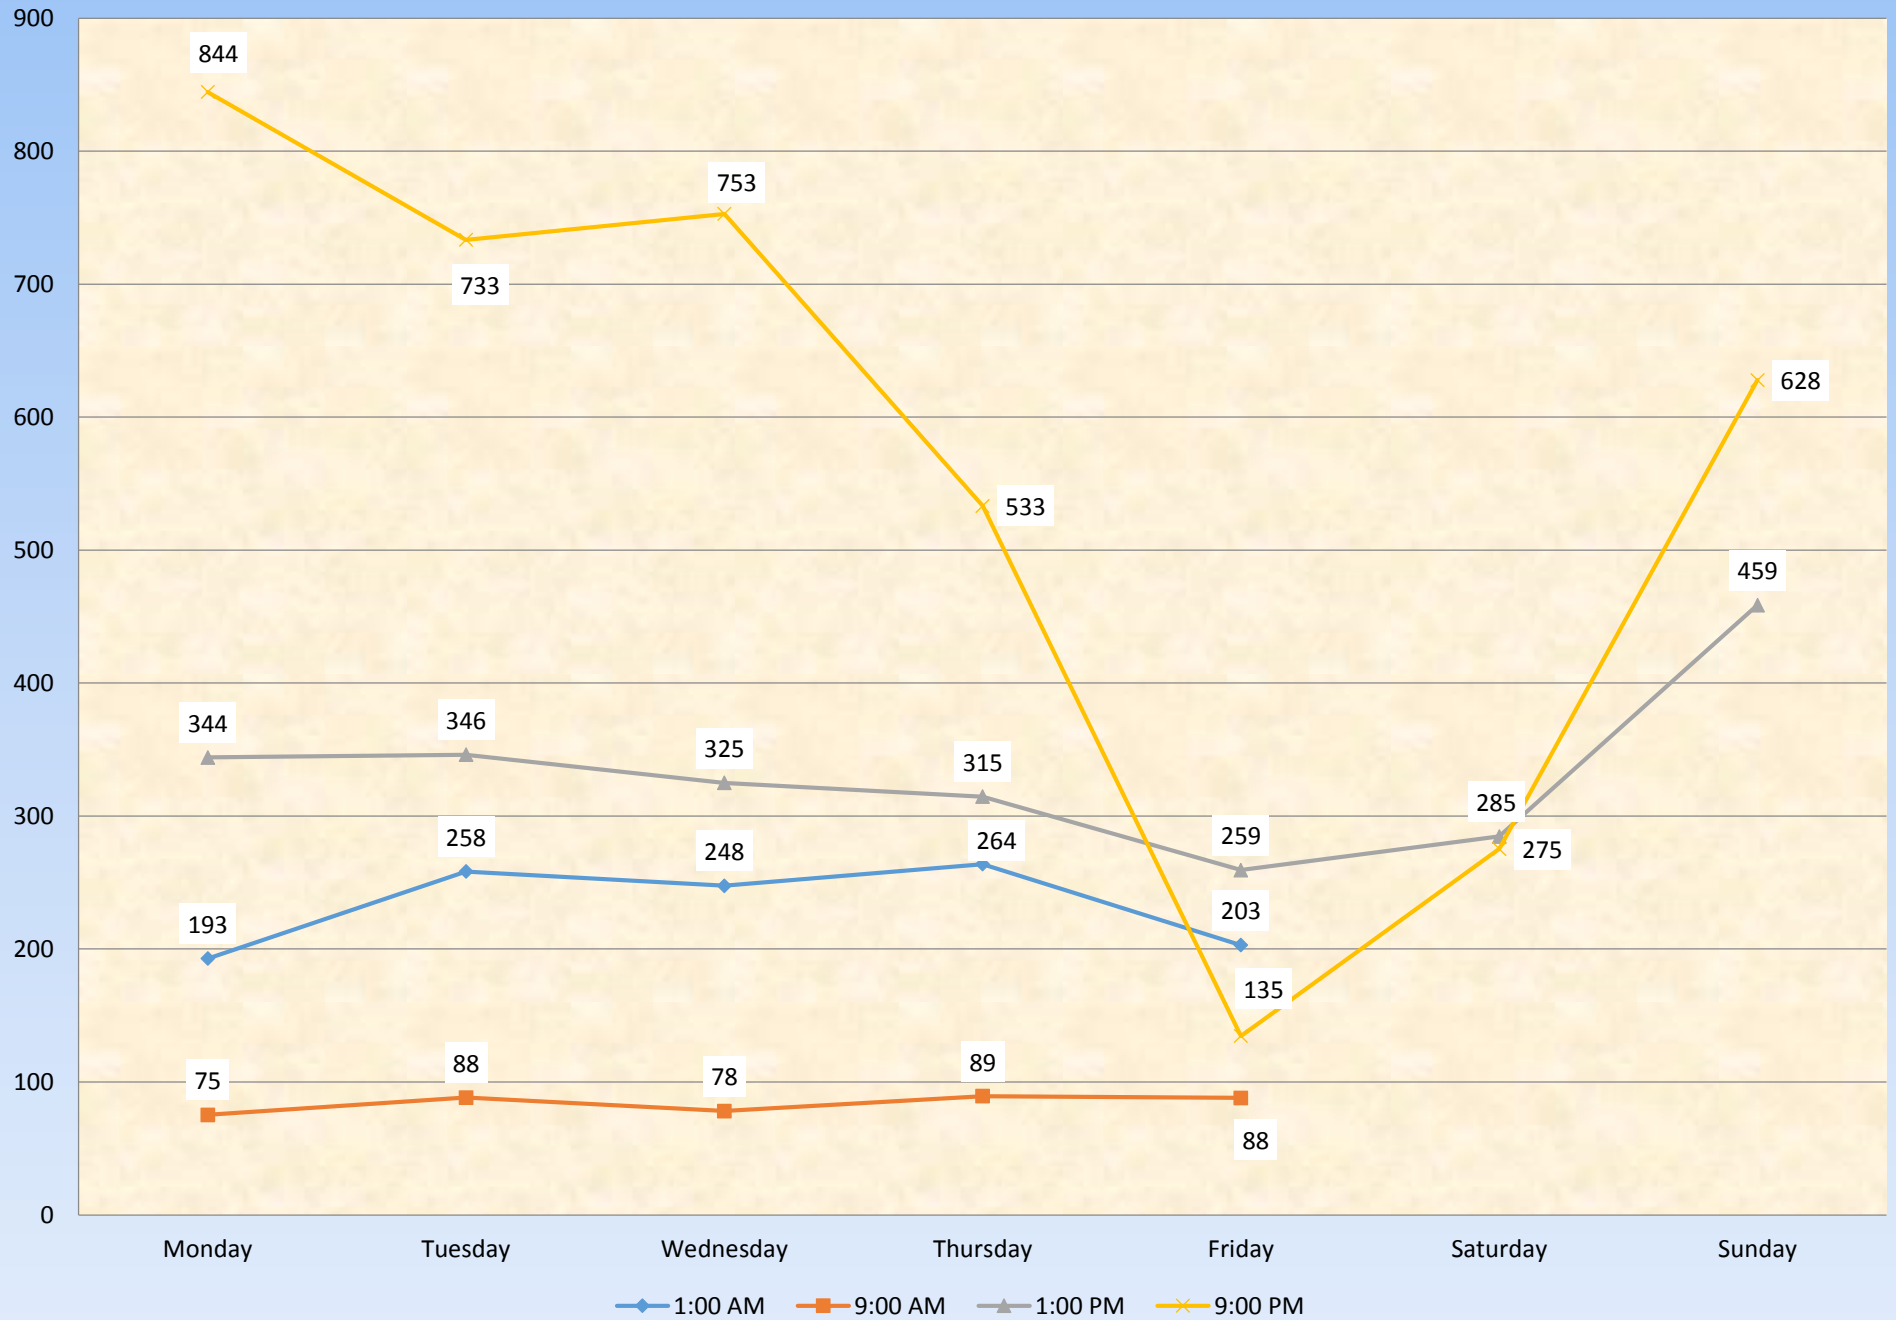

FALL 2013 Patron Count Averages by Day and Time

Spring 2014 Patron Count Averages by Day and Time

AY 13-14 Patron Count Average by Day and Time

Summer Sessions 2014 Patron Count Averages by Day and Time

Fall 2013 Sweeps (Oct 14-21) Patron Count Time by Day

Fall 2013 Finals Patron Count by Time of Day

Spring 2014 Finals Patron Count by Time of Day

Gate Count Patron Visit Totals - Comparison Chart

Fall 2013 WIFI Averages by Day and Time

Fall 2013 WIFI Maximum Values by Day and Time

Spring 2014 WIFI Averages by Day and Time

Spring 2014 WIFI Maximum Values by Day and Time