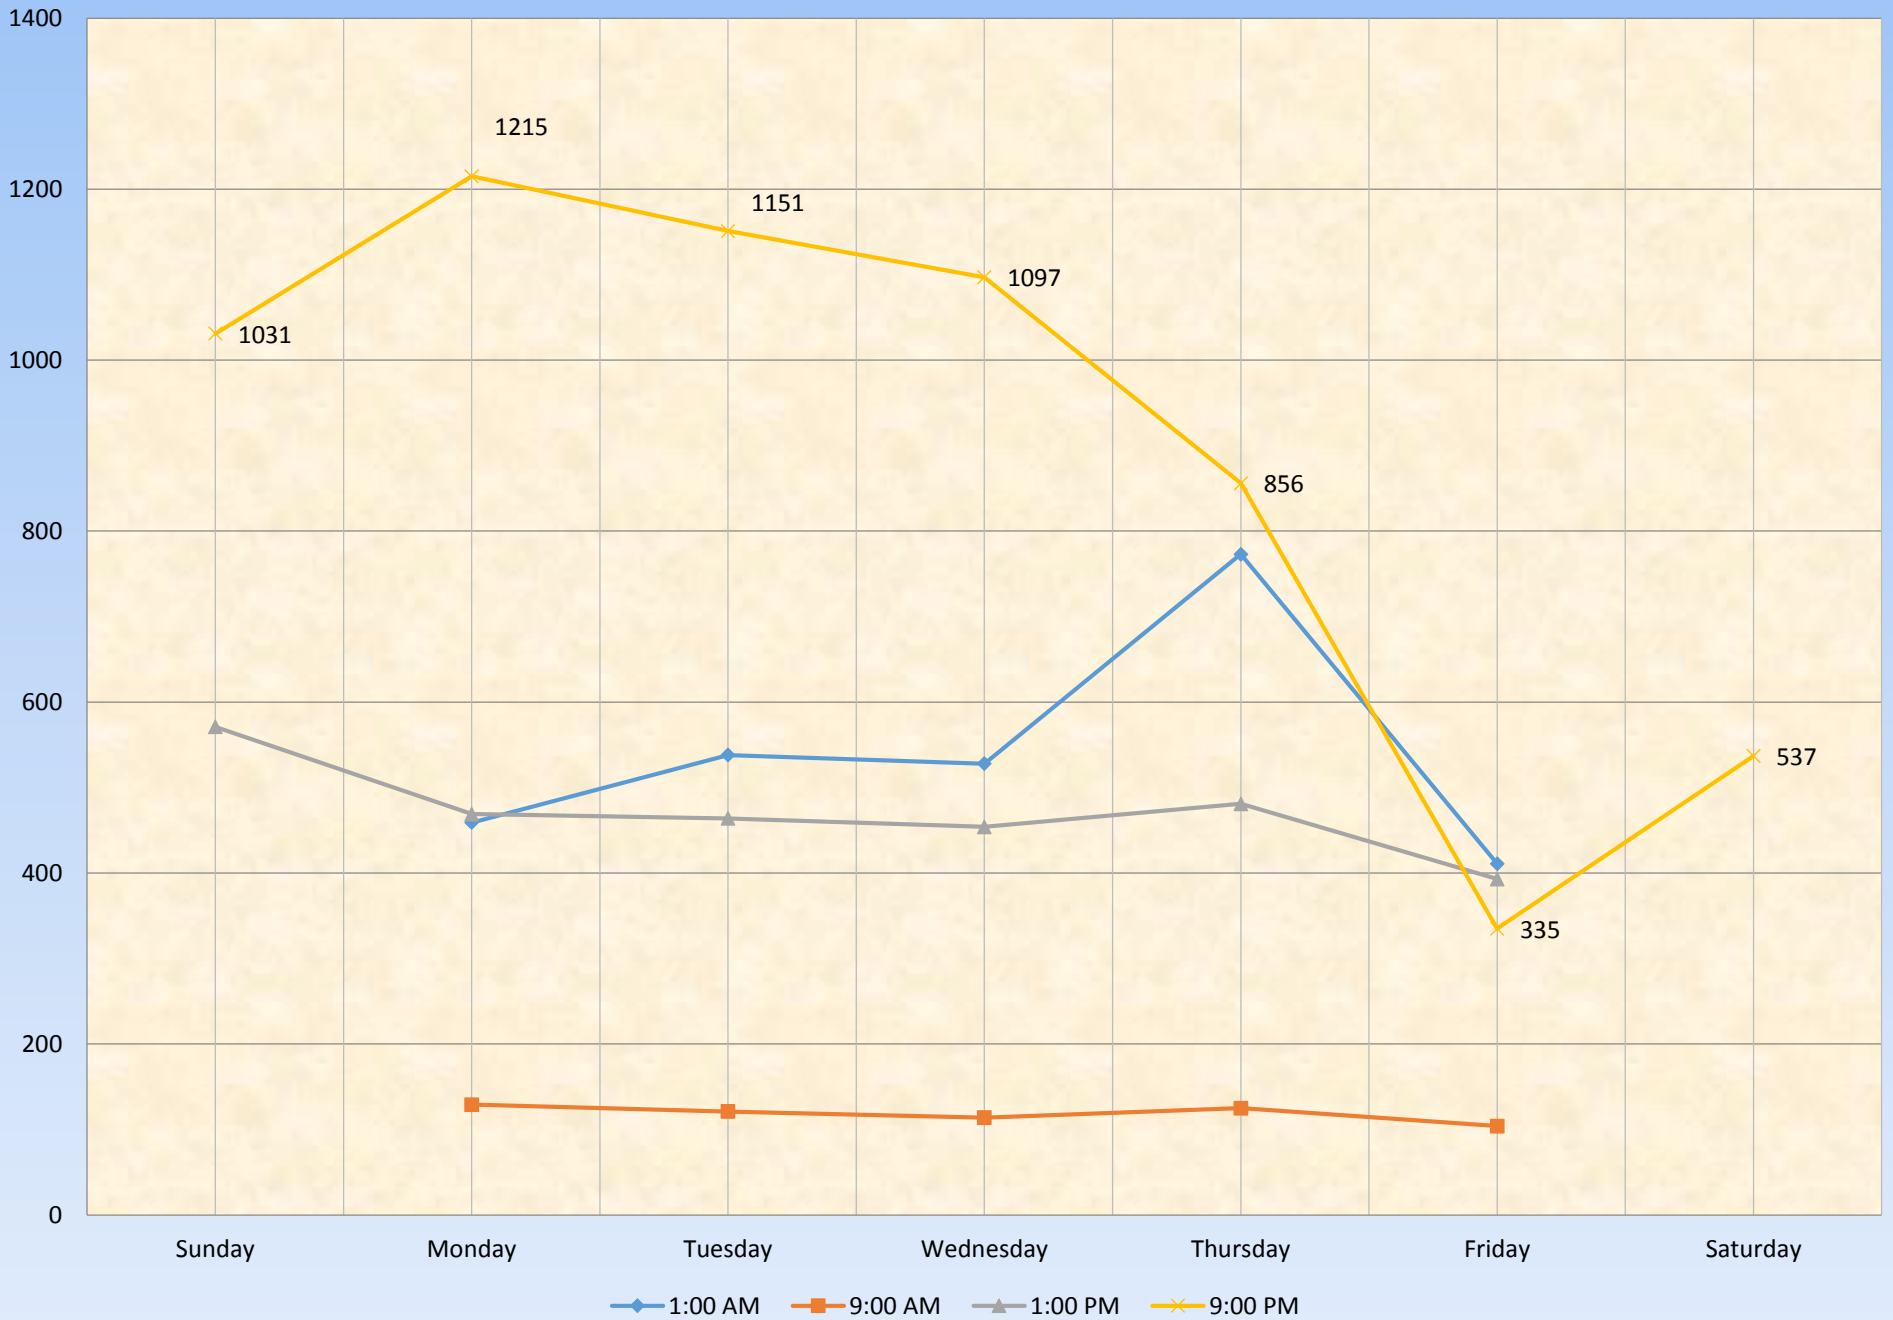

FALL 2013 Patron Count Averages by Day and Time

Spring 2014 Patron Count Averages by Day and Time

AY 13-14 Patron Count Average by Day and Time

Summer Sessions 2014 Patron Count Averages by Day and Time

Fall 2013 Sweeps (Oct 14-21) Patron Count Time by Day

Fall 2013 Finals Patron Count by Time of Day

Spring 2014 Finals Patron Count by Time of Day

Gate Count Patron Visit Totals - Comparison Chart

Fall 2013 WIFI Averages by Day and Time

Fall 2013 WIFI Maximum Values by Day and Time

Spring 2014 WIFI Averages by Day and Time

Spring 2014 WIFI Maximum Values by Day and Time