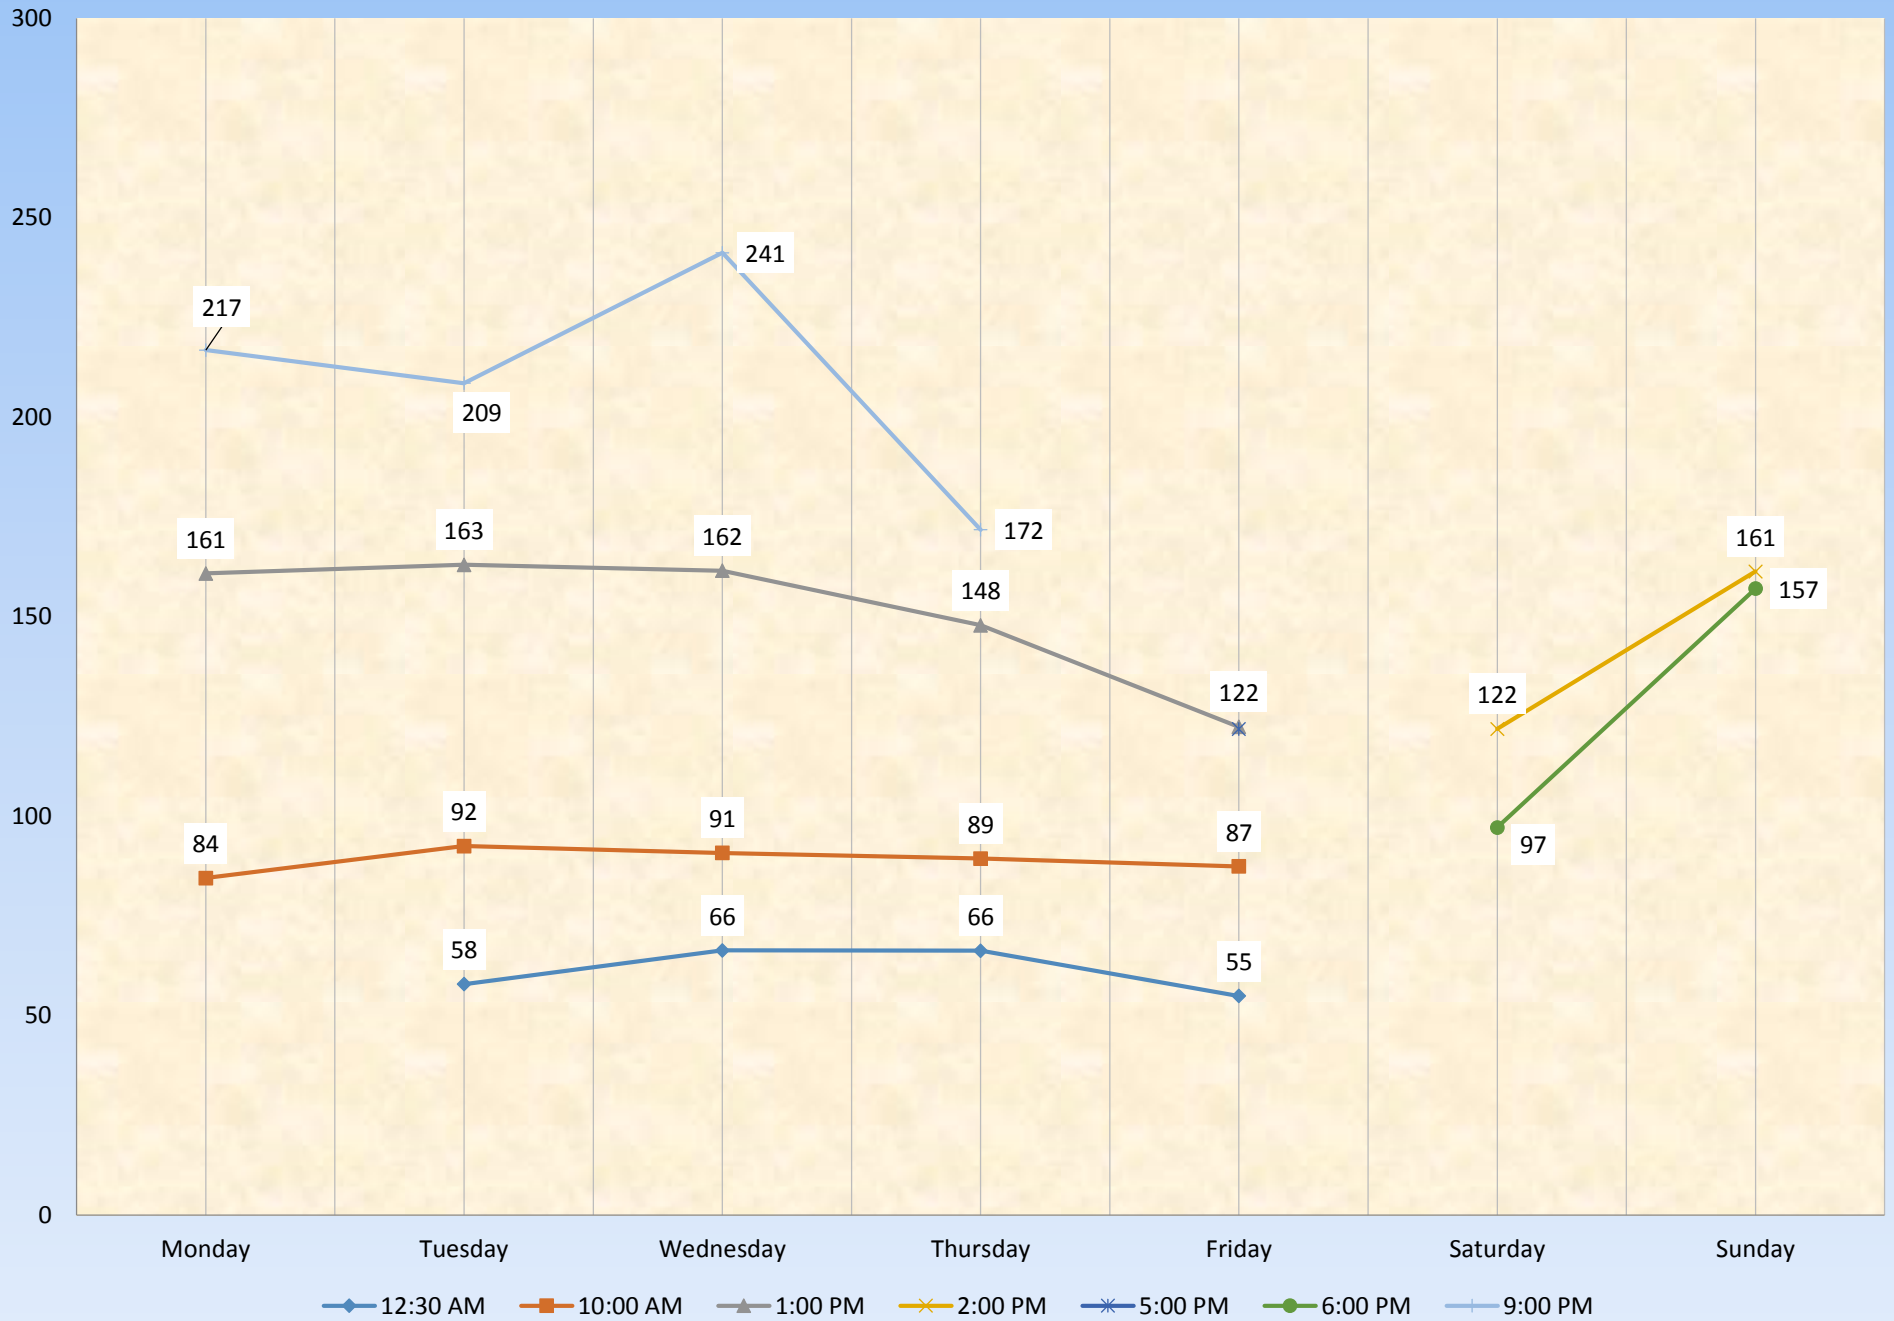

FALL 2013 Patron Count Averages by Day and Time

Spring 2014 Patron Count Averages by Day and Time

AY 13-14 Patron Count Average by Day and Time

Summer Sessions 2014 Patron Count Averages by Day and Time

Fall 2013 Sweeps (Oct 14-21) Patron Count Time by Day

Fall 2013 Finals Patron Count by Time of Day

Spring 2014 Finals Patron Count by Time of Day

Gate Count Patron Visit Totals - Comparison Chart

Fall 2013 WIFI Averages by Day and Time

Fall 2013 WIFI Maximum Values by Day and Time

Spring 2014 WIFI Averages by Day and Time

Spring 2014 WIFI Maximum Values by Day and Time