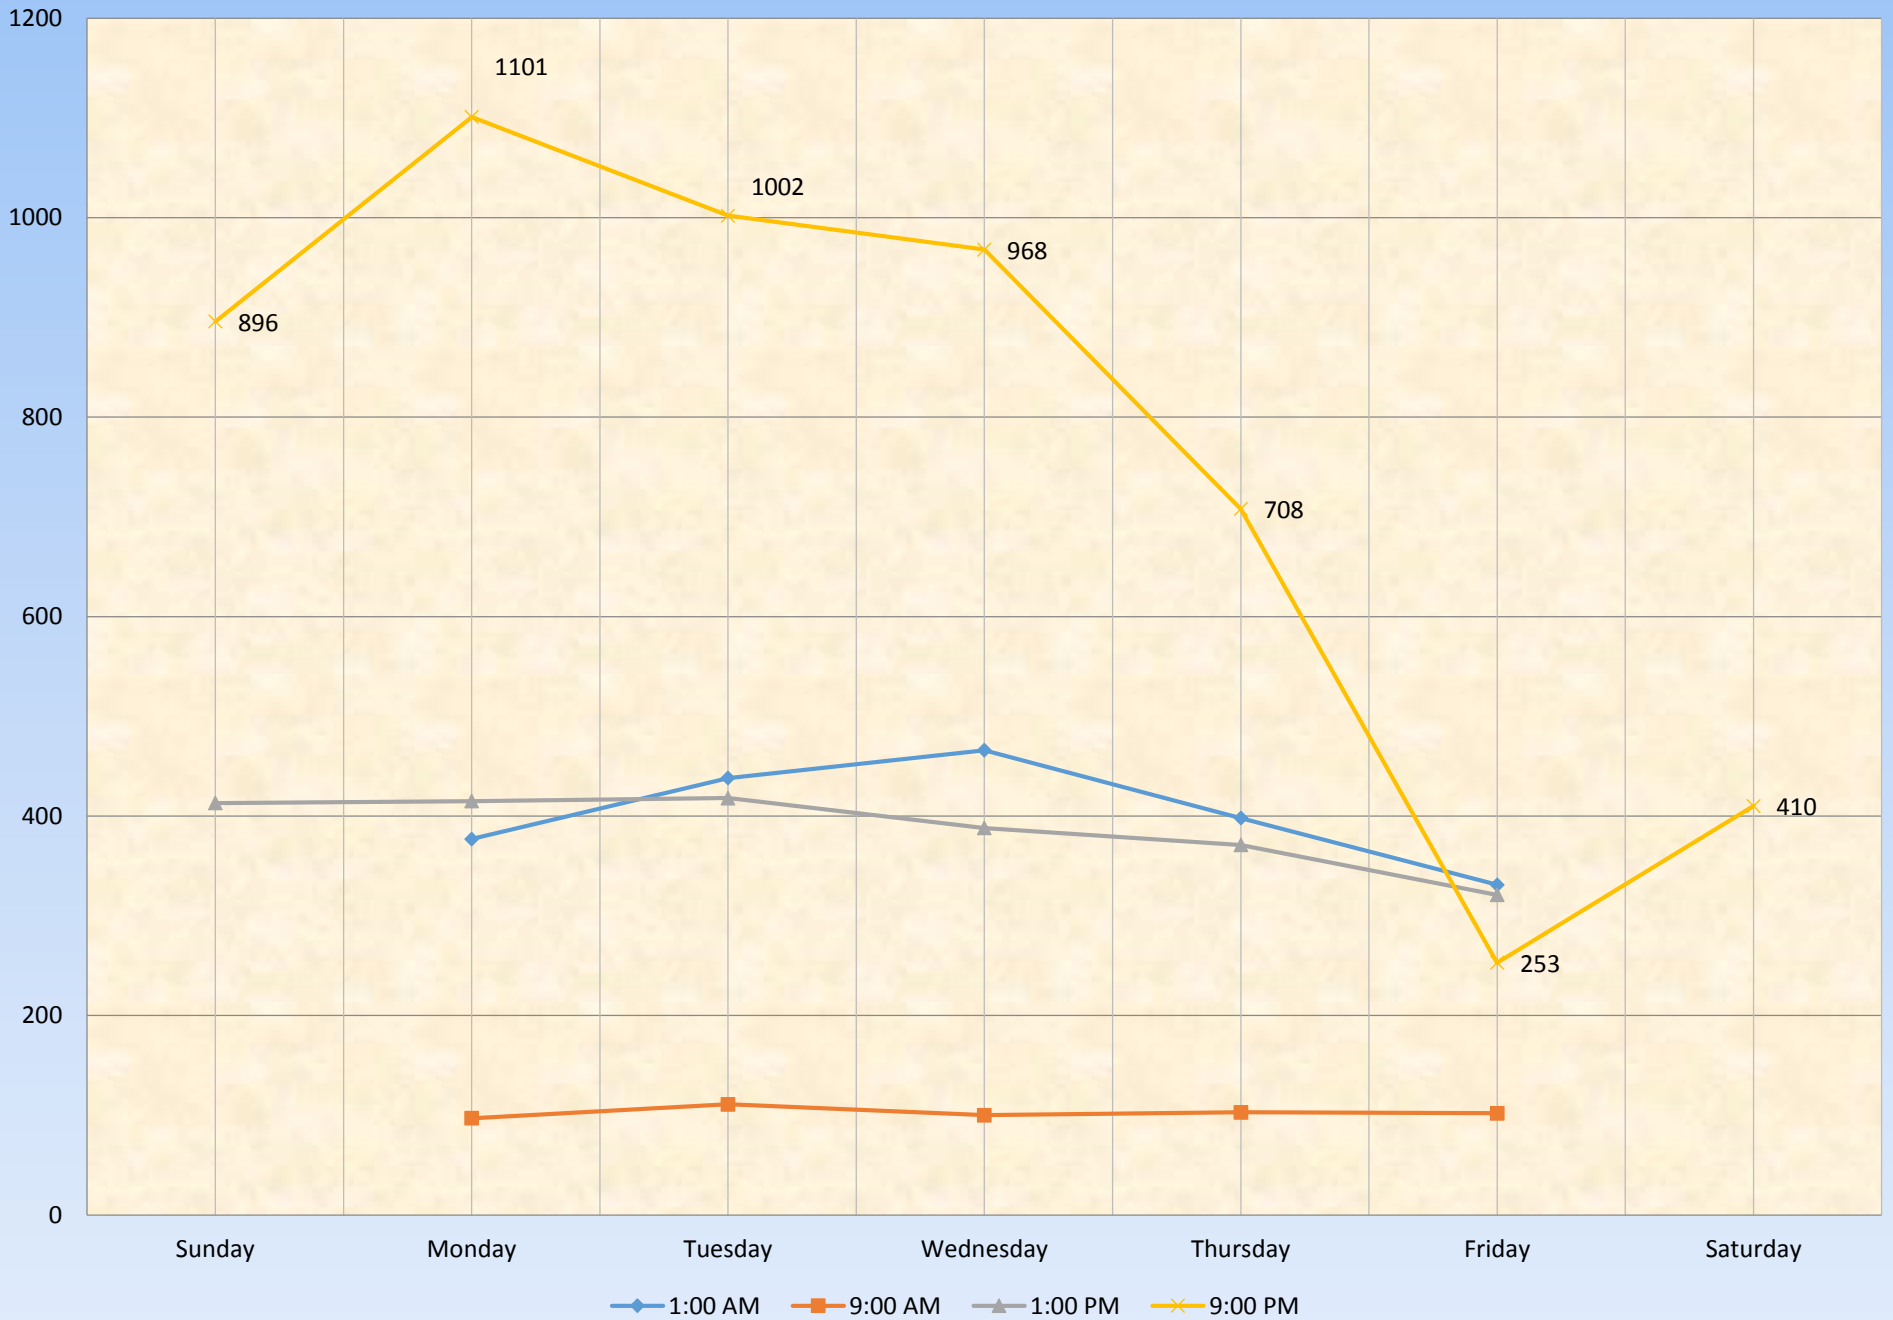

FALL 2013 Patron Count Averages by Day and Time

Spring 2014 Patron Count Averages by Day and Time

AY 13-14 Patron Count Average by Day and Time

Summer Sessions 2014 Patron Count Averages by Day and Time

Fall 2013 Sweeps (Oct 14-21) Patron Count Time by Day

Fall 2013 Finals Patron Count by Time of Day

Spring 2014 Finals Patron Count by Time of Day

Gate Count Patron Visit Totals - Comparison Chart

Fall 2013 WIFI Averages by Day and Time

Fall 2013 WIFI Maximum Values by Day and Time

Spring 2014 WIFI Averages by Day and Time

Spring 2014 WIFI Maximum Values by Day and Time