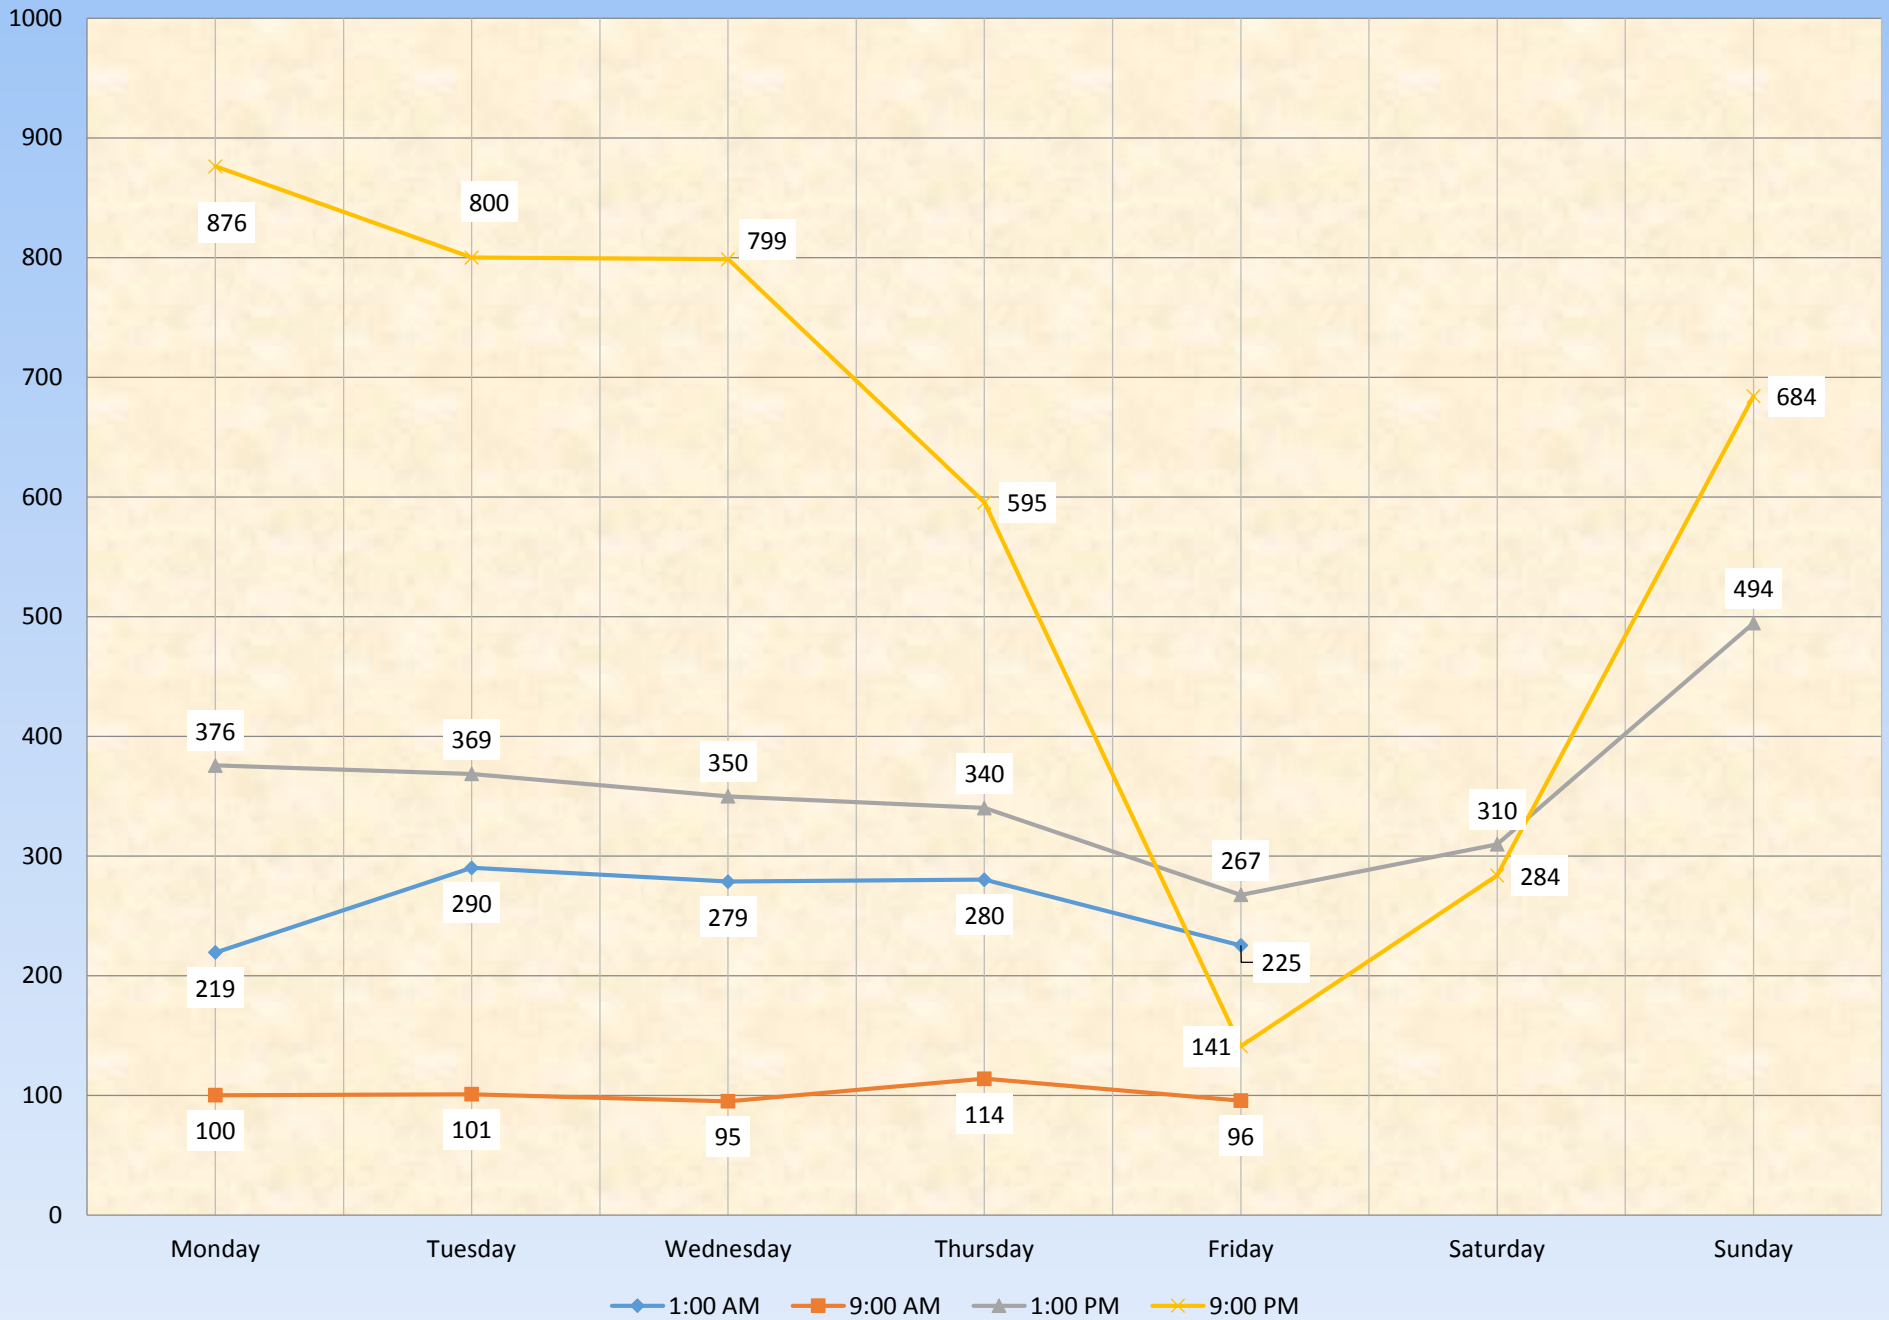

FALL 2013 Patron Count Averages by Day and Time

Spring 2014 Patron Count Averages by Day and Time

AY 13-14 Patron Count Average by Day and Time

Summer Sessions 2014 Patron Count Averages by Day and Time

Fall 2013 Sweeps (Oct 14-21) Patron Count Time by Day

Fall 2013 Finals Patron Count by Time of Day

Spring 2014 Finals Patron Count by Time of Day

Gate Count Patron Visit Totals - Comparison Chart

Fall 2013 WIFI Averages by Day and Time

Fall 2013 WIFI Maximum Values by Day and Time

Spring 2014 WIFI Averages by Day and Time

Spring 2014 WIFI Maximum Values by Day and Time