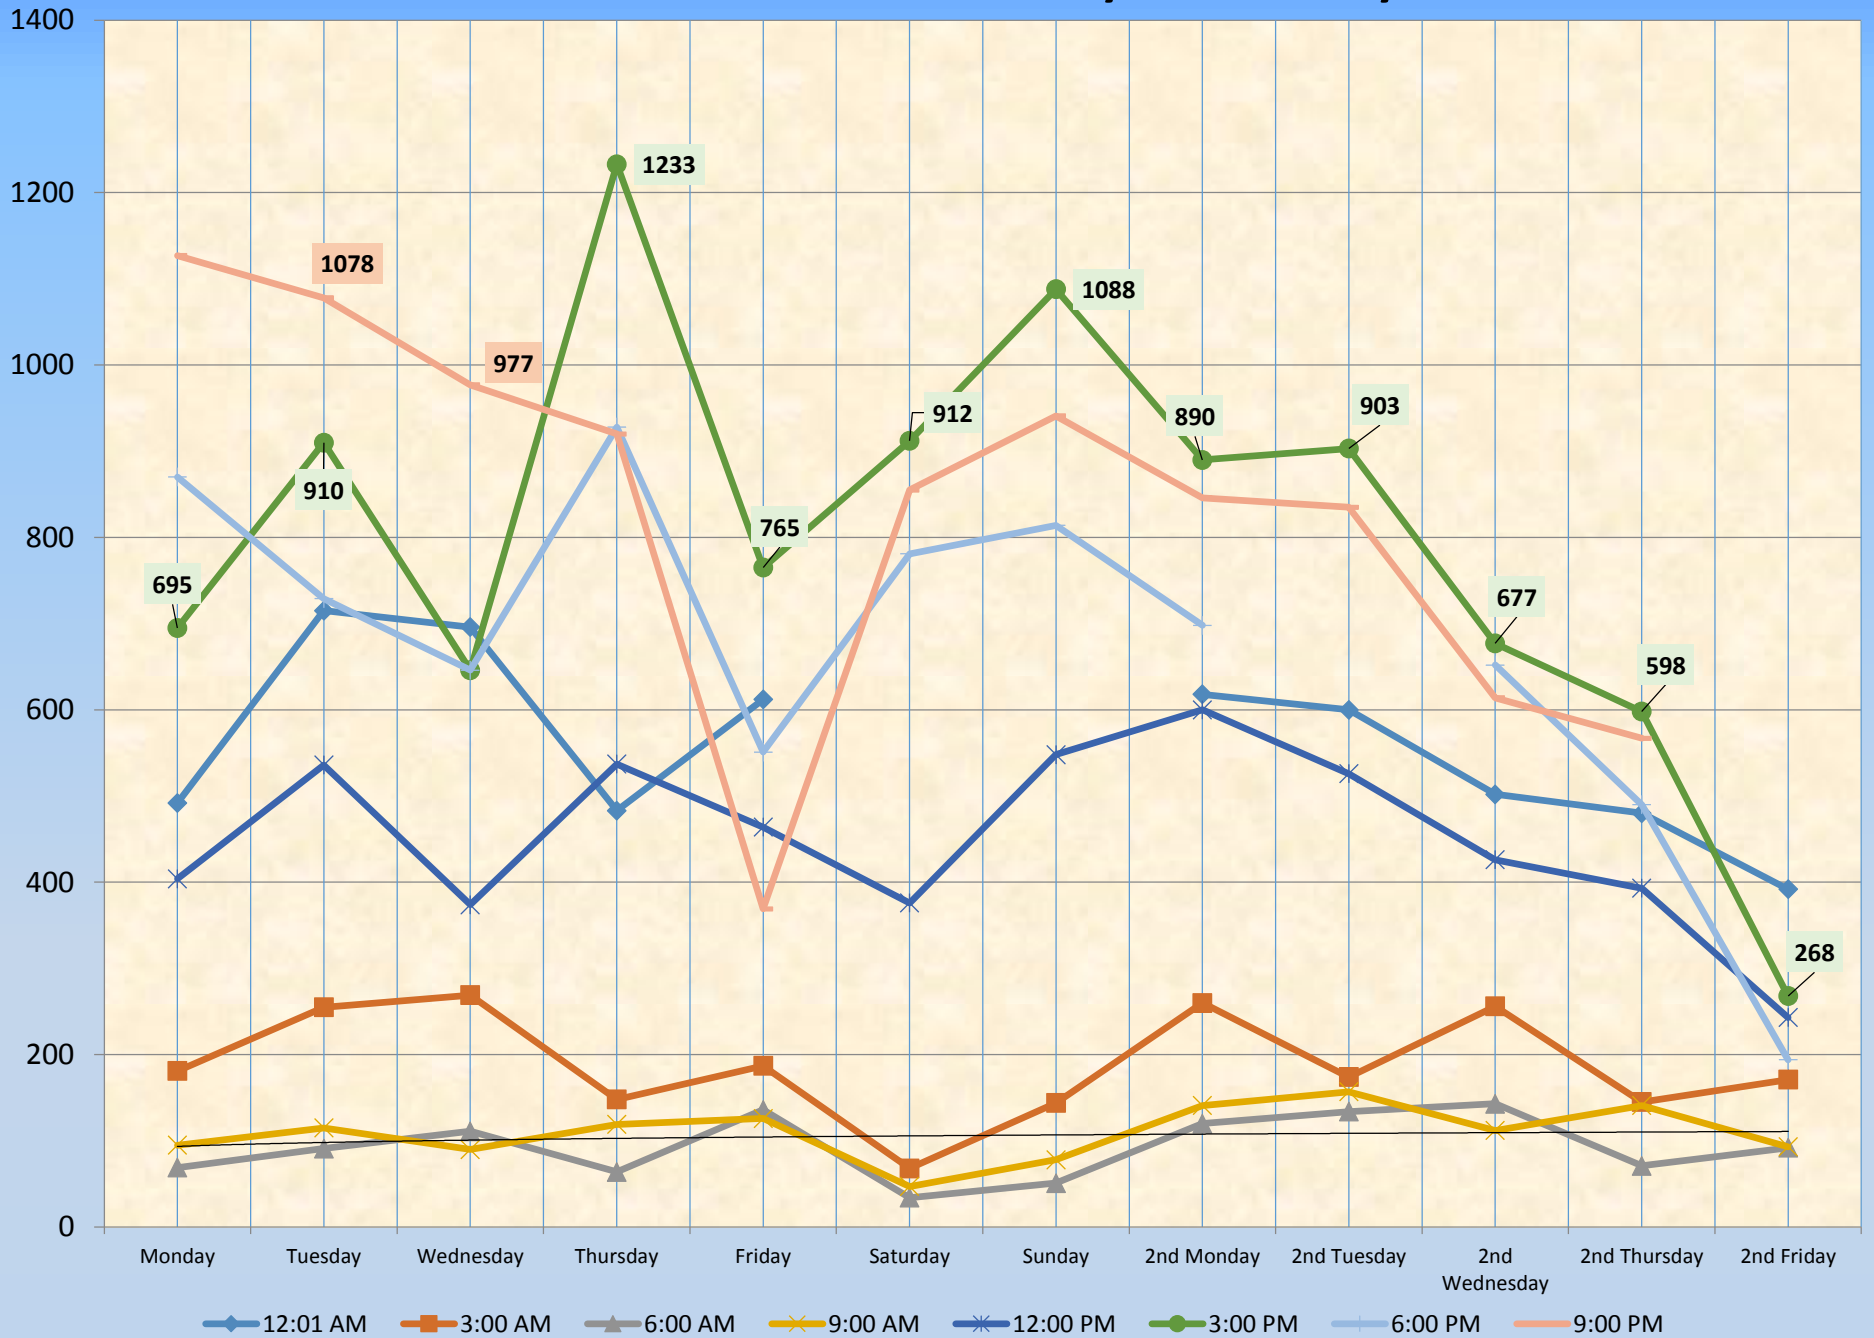

FALL 2013 Patron Count Averages by Day and Time

Spring 2014 Patron Count Averages by Day and Time

AY 13-14 Patron Count Average by Day and Time

Summer Sessions 2014 Patron Count Averages by Day and Time

Fall 2013 Sweeps (Oct 14-21) Patron Count Time by Day

Fall 2013 Finals Patron Count by Time of Day

Spring 2014 Finals Patron Count by Time of Day

Gate Count Patron Visit Totals - Comparison Chart

Fall 2013 WIFI Averages by Day and Time

Fall 2013 WIFI Maximum Values by Day and Time

Spring 2014 WIFI Averages by Day and Time

Spring 2014 WIFI Maximum Values by Day and Time