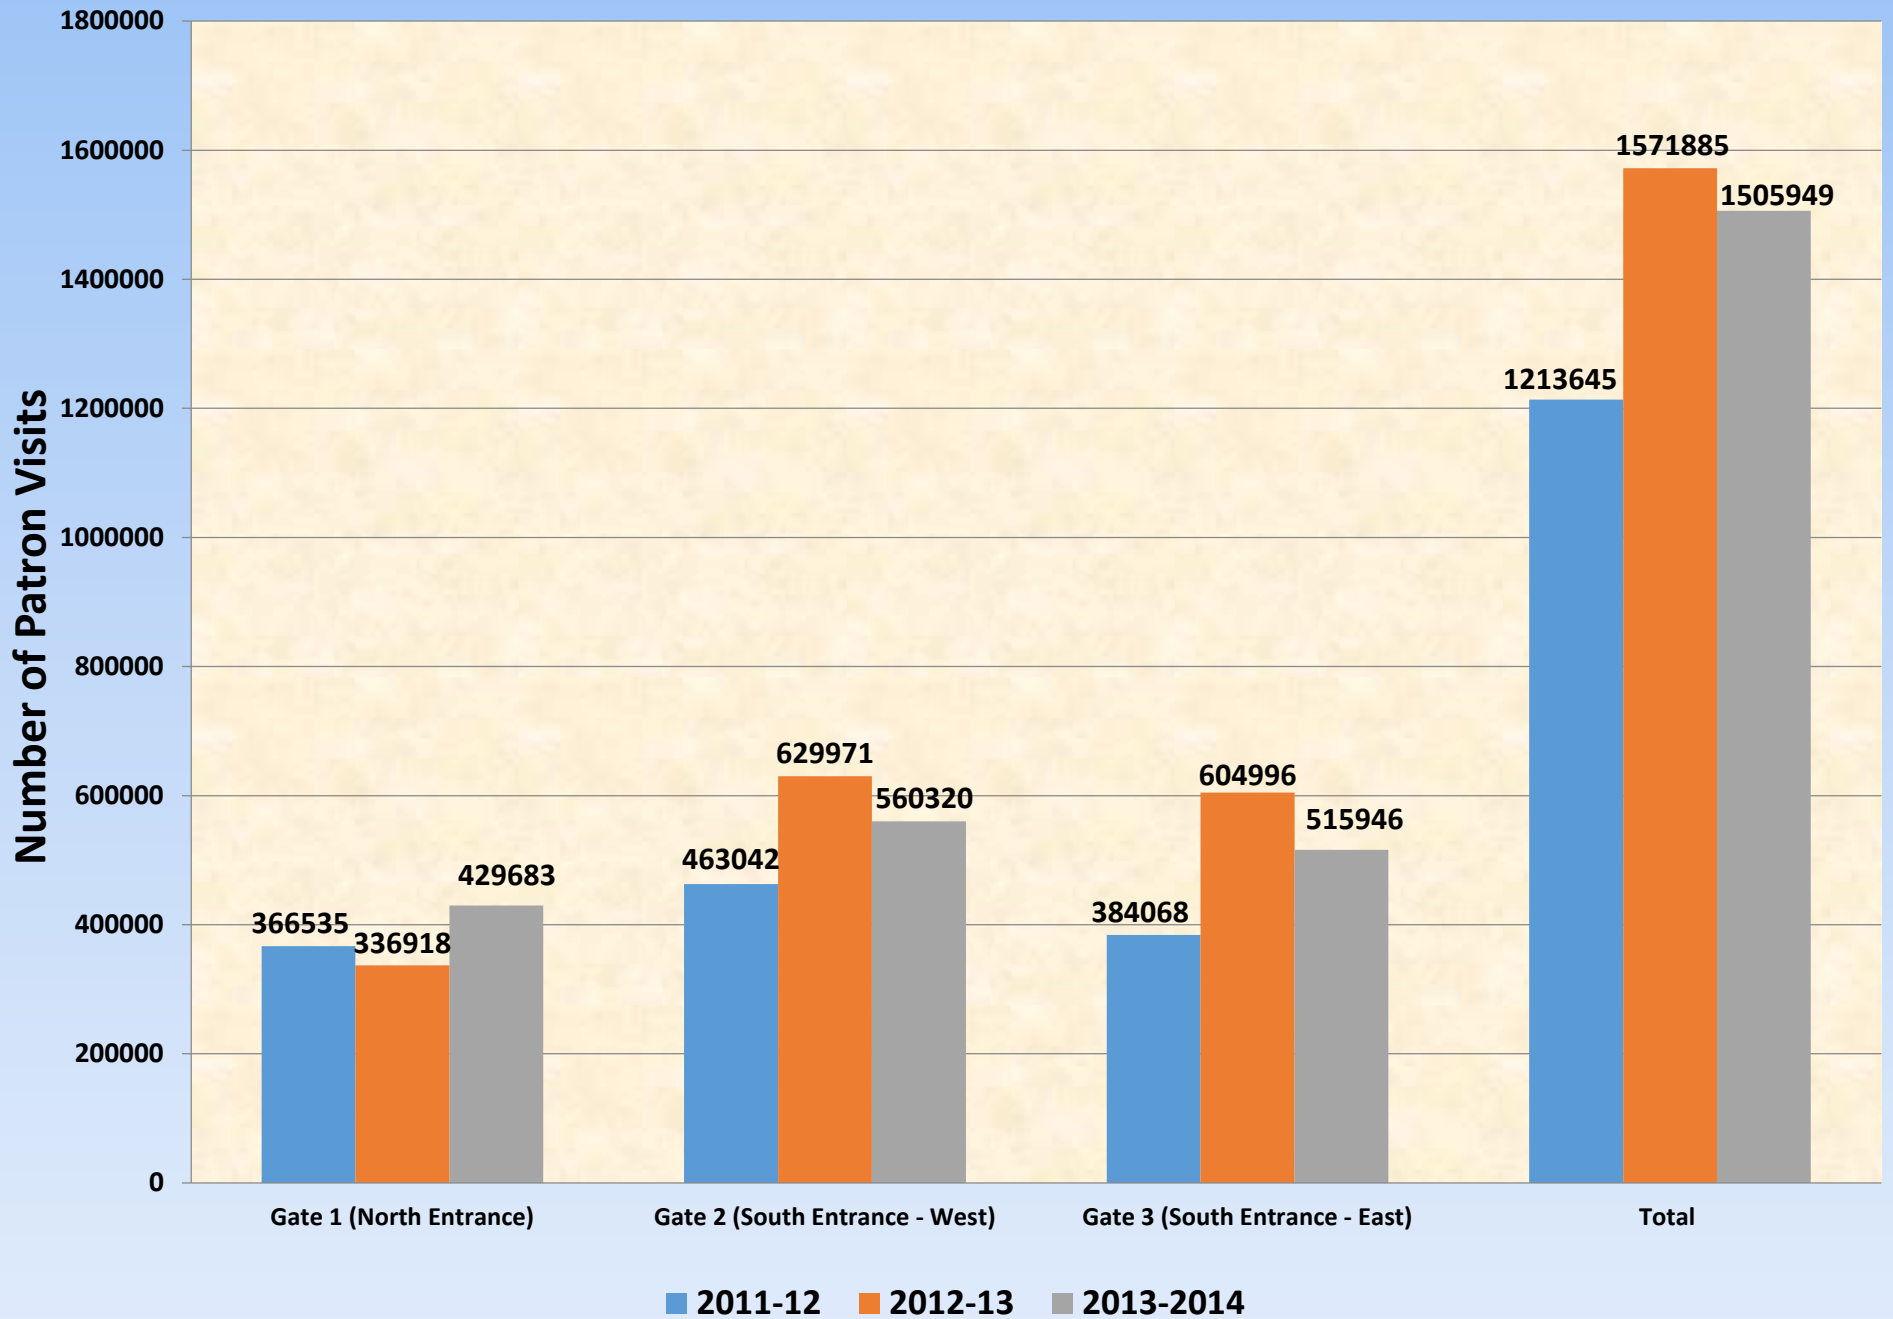

FALL 2013 Patron Count Averages by Day and Time

Spring 2014 Patron Count Averages by Day and Time

AY 13-14 Patron Count Average by Day and Time

Summer Sessions 2014 Patron Count Averages by Day and Time

Fall 2013 Sweeps (Oct 14-21) Patron Count Time by Day

Fall 2013 Finals Patron Count by Time of Day

Spring 2014 Finals Patron Count by Time of Day

Gate Count Patron Visit Totals - Comparison Chart

Fall 2013 WIFI Averages by Day and Time

Fall 2013 WIFI Maximum Values by Day and Time

Spring 2014 WIFI Averages by Day and Time

Spring 2014 WIFI Maximum Values by Day and Time