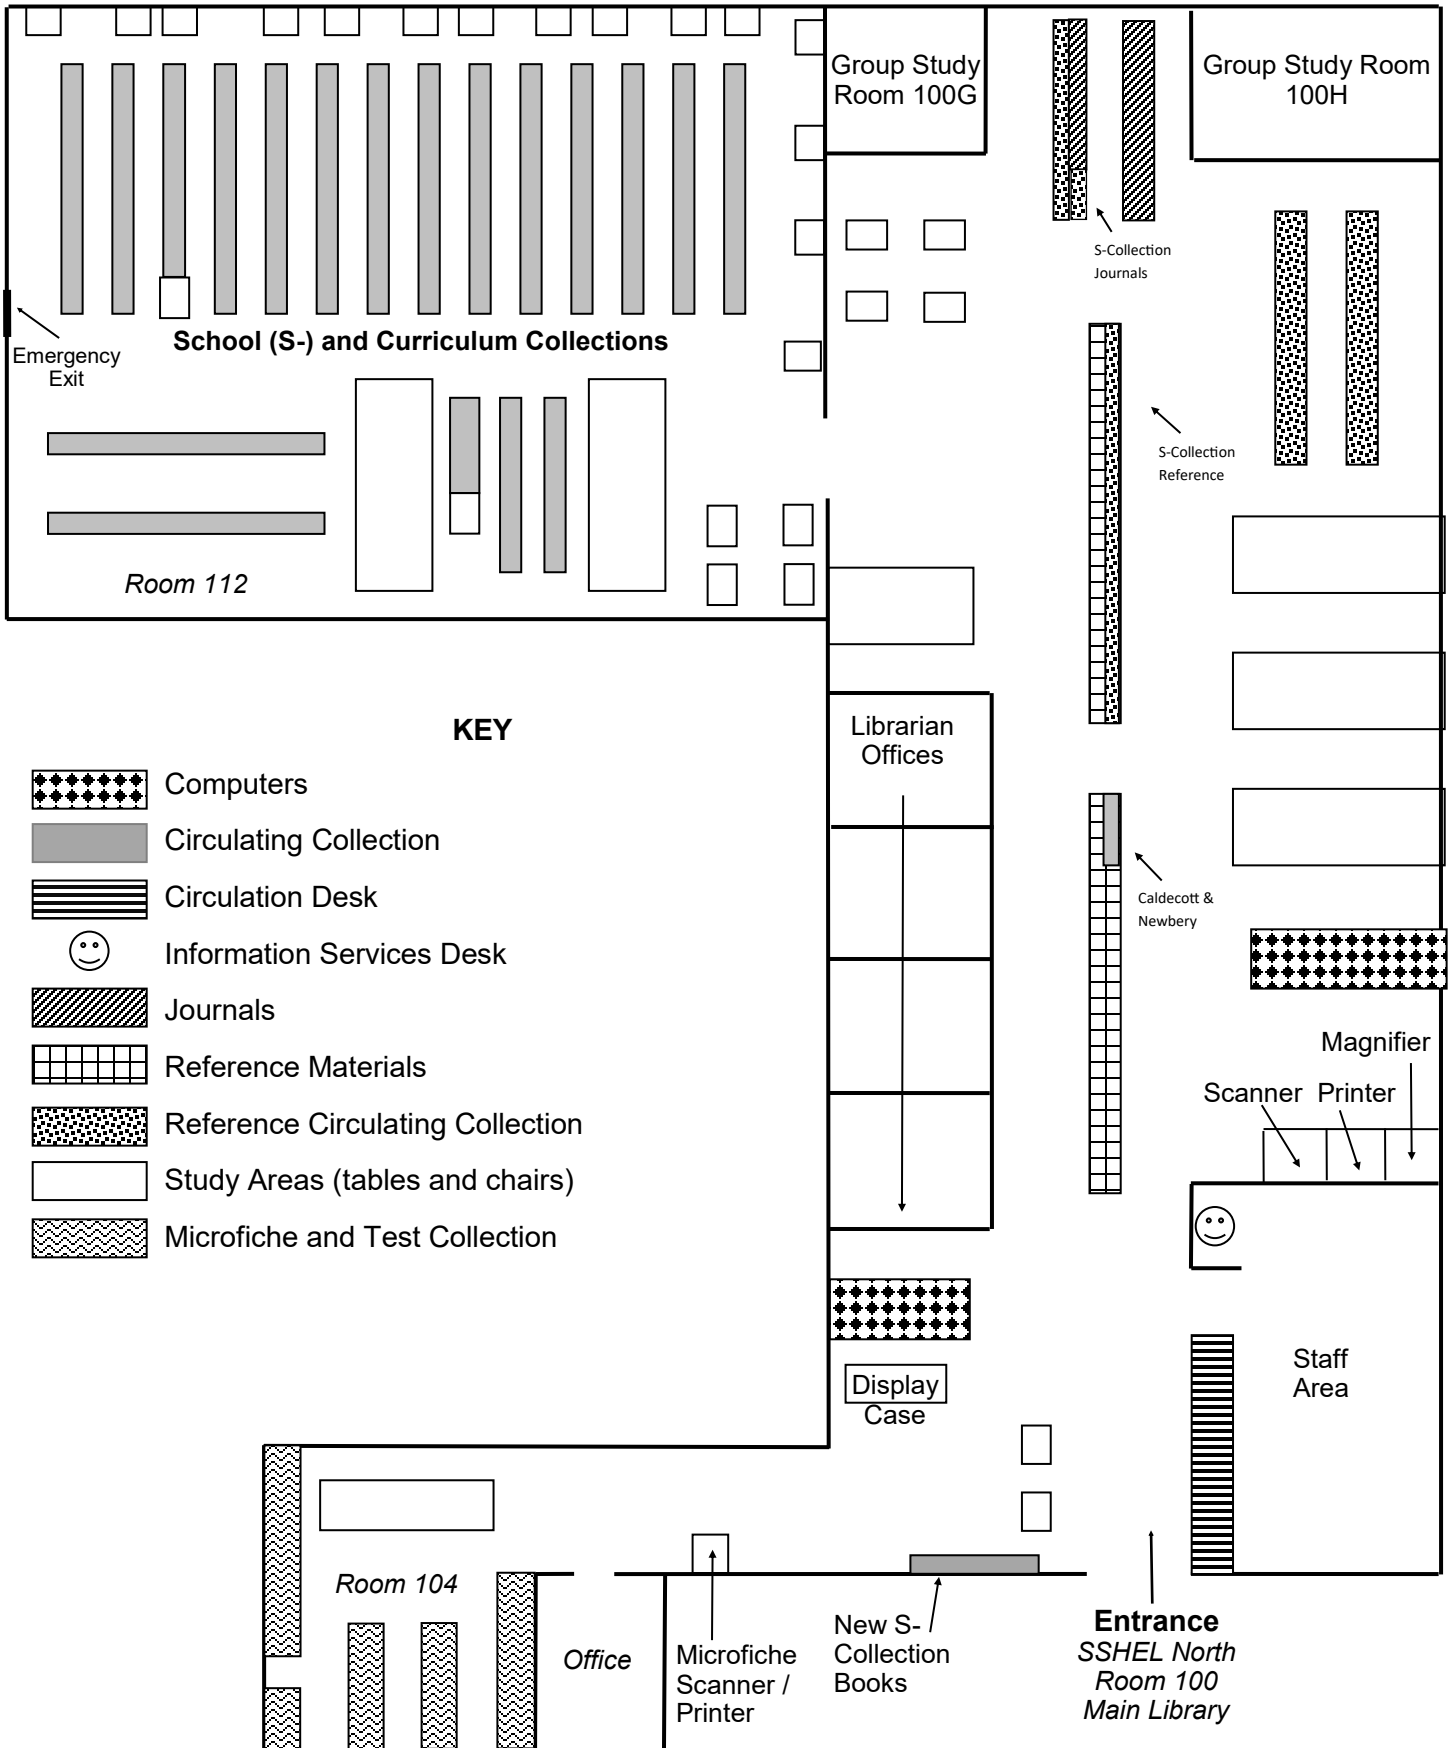

# Social Sciences, Health, and Education Library (SSHEL) North Map

July 2021

# Social Sciences, Health, and Education Library (SSHEL) South Map

July 2019

**Entrance**  
SSHEL South  
Room 101  
Main Library

New Books

## KEY

-  Computers
-  Circulating Collection—Dewey Call Numbers\*
-  Circulating Collection—LC Call Numbers\*
-  Circulation Desk
-  Study Areas (tables and chairs)

\*Dewey Call Numbers start with a number. Library of Congress (LC) Call Numbers start with a letter. Exception: S-Collection material starts with S., SE., and SB. Also see SSHEL North Map.