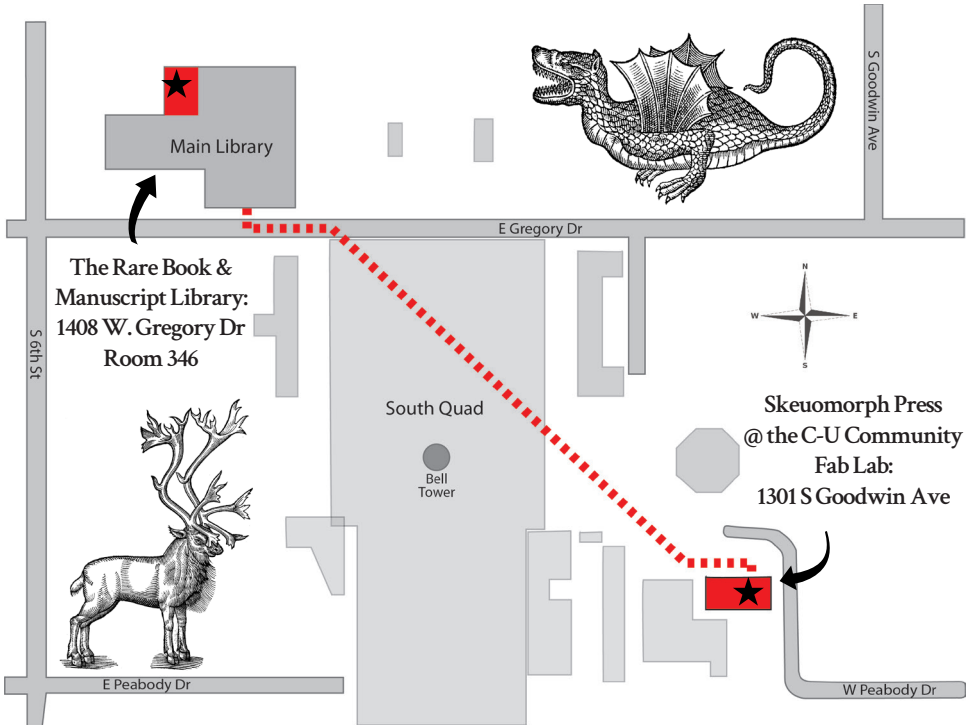

Come one, come all to our holiday print crawl:

Hand-print your own holiday card with RBML and Skeuomorph Press!

Start at either the
Library or the Fab Lab,
and walk between the
two to print a complete
holiday card!

Enjoy festive
refreshments at each
location!

Thursday,
December 8th, 2022
3-5 pm

+ RARE BOOK & MANUSCRIPT LIBRARY

Main Library

S Goodwin Ave

E Gregory Dr

The Rare Book &
Manuscript Library:
1408 W. Gregory Dr
Room 346

S 6th St

South Quad

Bell
Tower

Skeuomorph Press
@ the C-U Community
Fab Lab:
1301 S Goodwin Ave

E Peabody Dr

W Peabody Dr