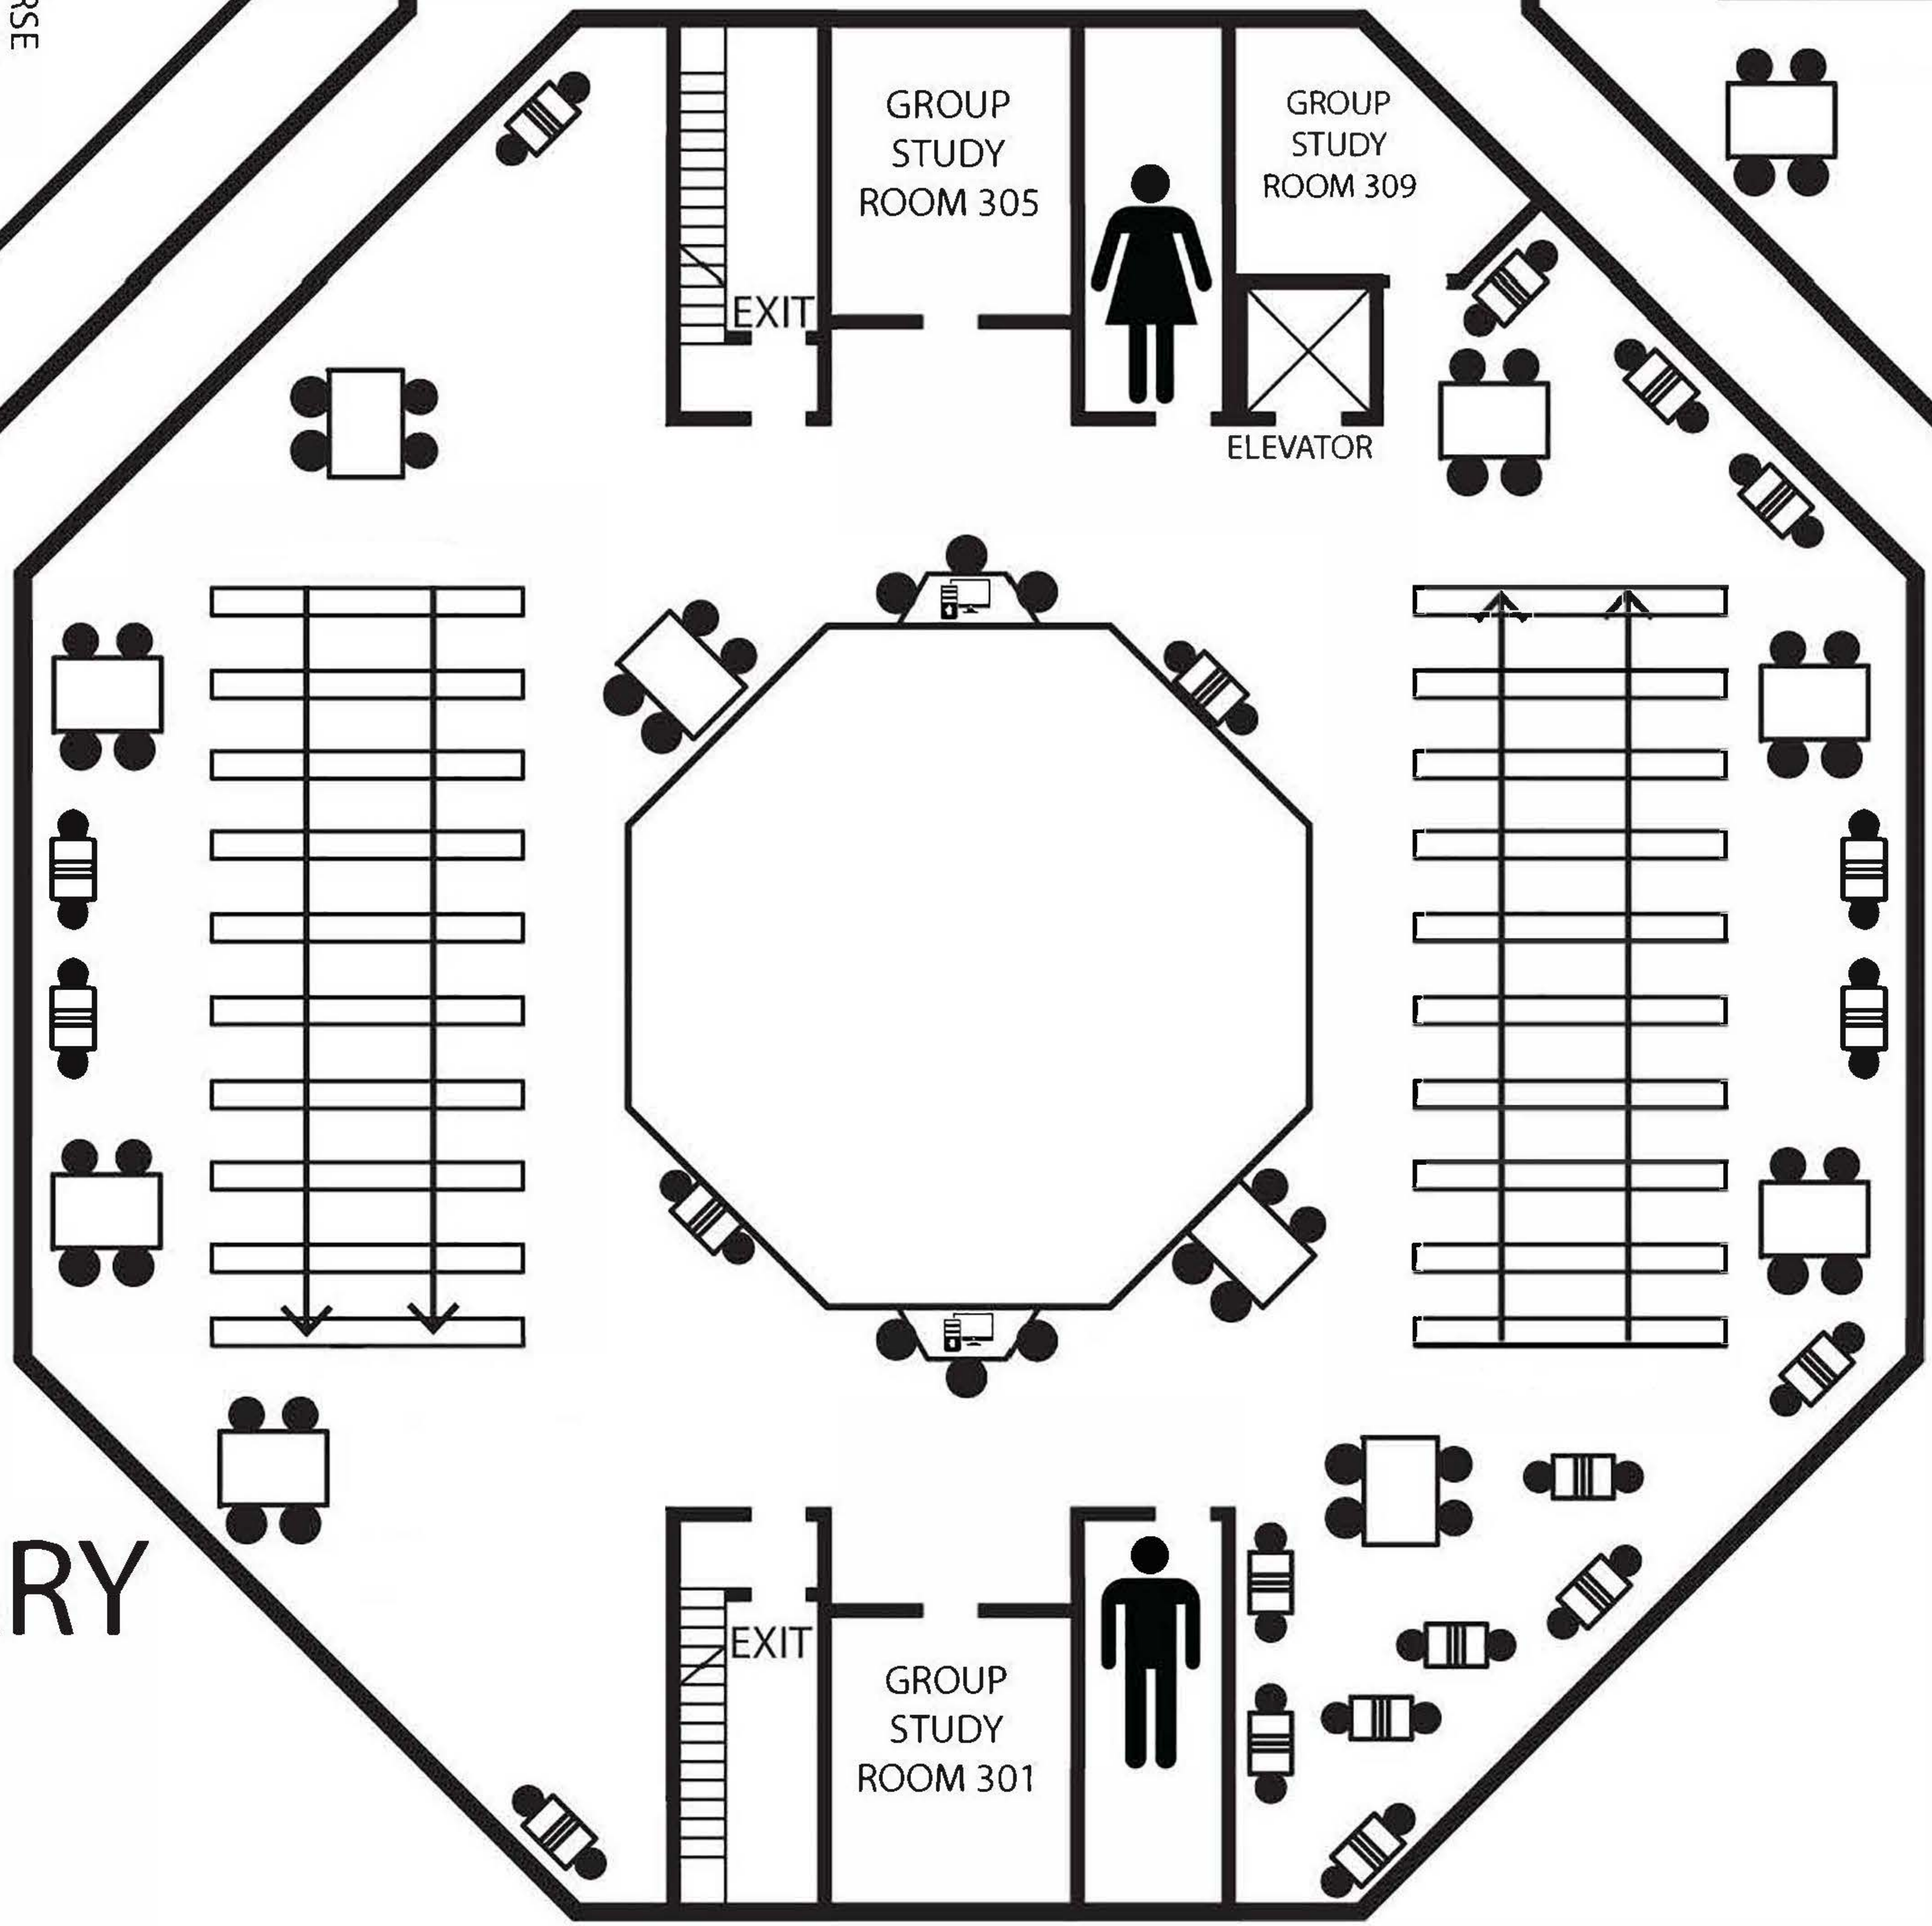

2ND FLOOR
 LC = A-Z
 Dewey = 000-333.918

3RD FLOOR
 Dewey = 333.918-631.405

4TH FLOOR
 Dewey = 631.405-999

5TH FLOOR
 509- LIBRARY INSTRUCTIONAL LAB
 510- AGRICULTURAL COMMUNICATIONS
 AND DOCUMENTATION CENTER

MAP OF THE FUNK LIBRARY