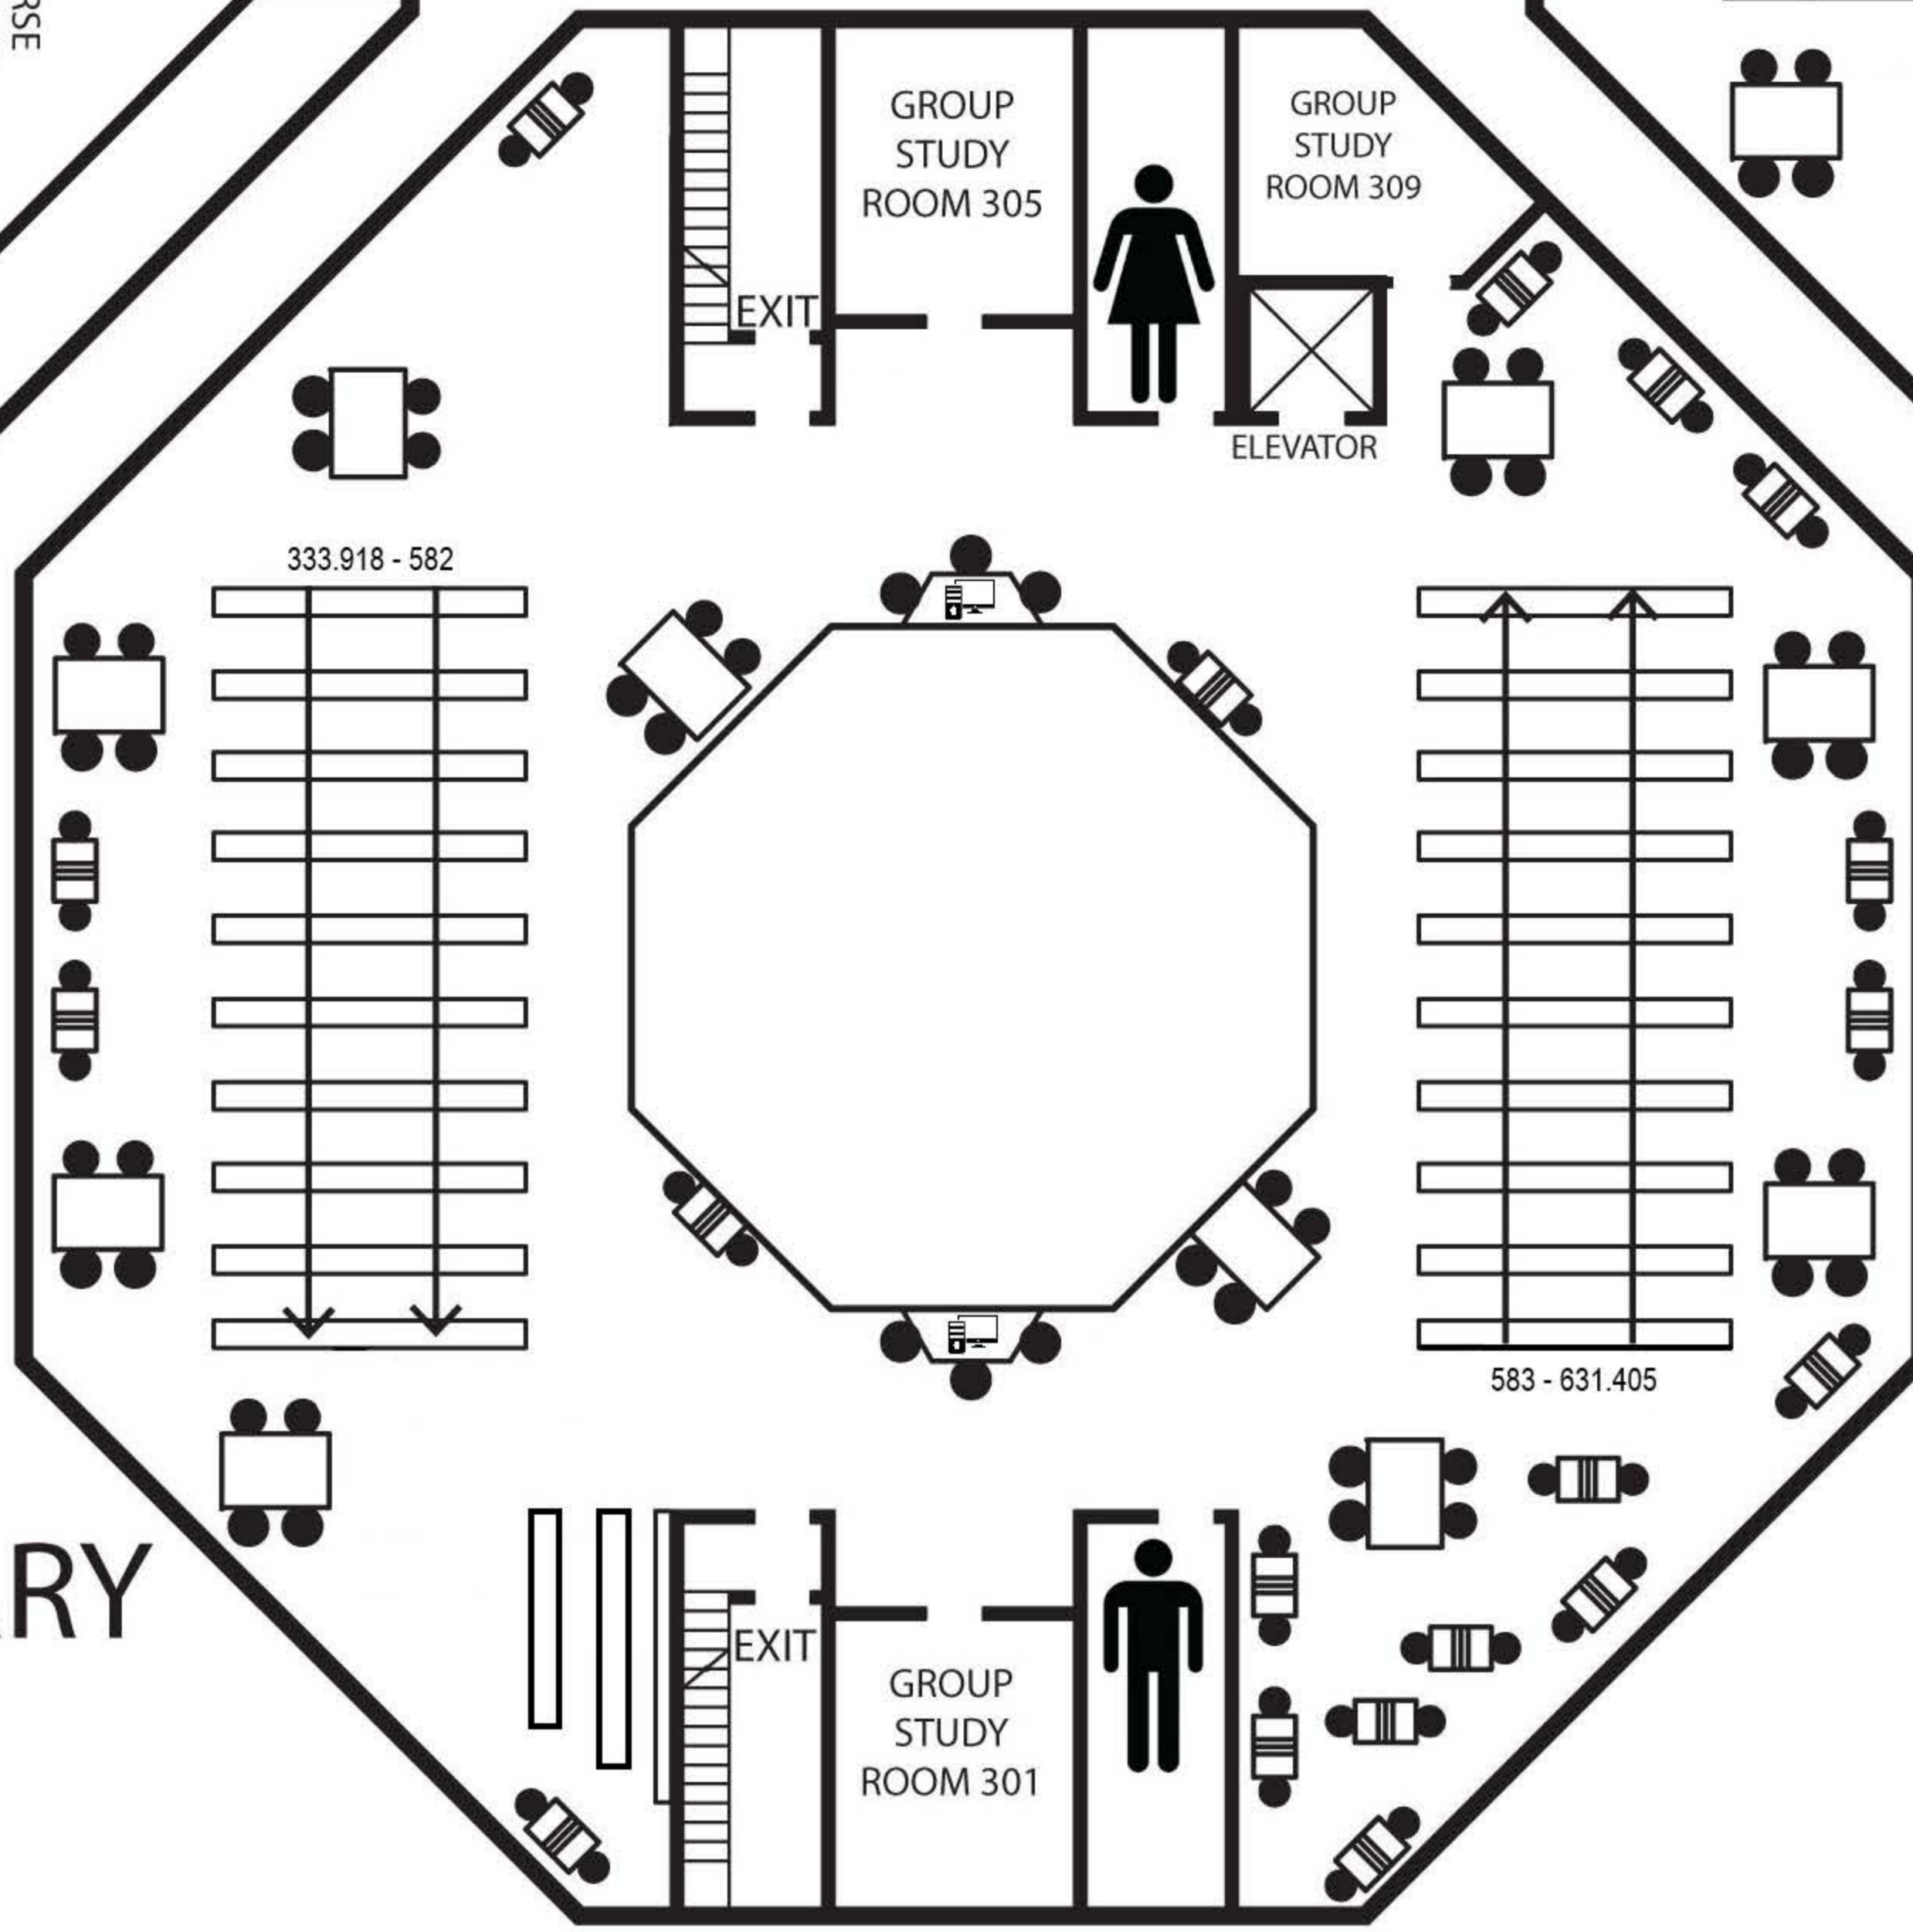

2ND FLOOR
 LC = A-Z
 Dewey = 000-333.918

3RD FLOOR
 Dewey = 333.918-631.405

4TH FLOOR
 Dewey = 631.405-999

5TH FLOOR
 509- LIBRARY INSTRUCTIONAL LAB
 510- AGRICULTURAL COMMUNICATIONS
 AND DOCUMENTATION CENTER

MAP OF THE FUNK LIBRARY