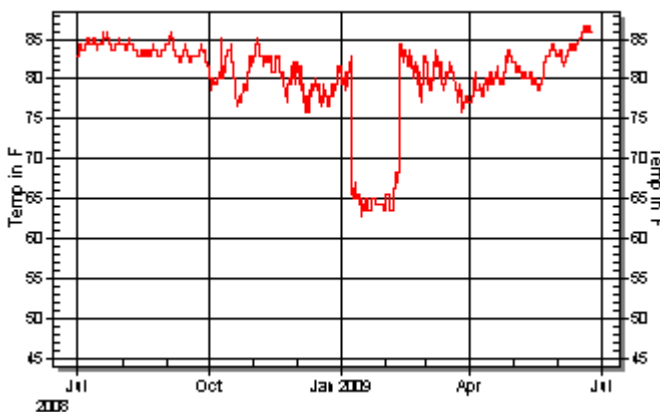

Room Conditions

Temperature is WARM	Average temperature: 80 F
Temp variation is WIDE	T Variation: +/- 11 F
RH is MODERATE	Average RH: 25%
RH variation is MODERATE	RH Variation: +/- 8%
Natural aging rate is MODERATE	TWPI: 35 years
Mold risk is NONE	Mold Risk Factor: 0.00

General Alerts

WARM Average Temperature
WIDE Temperature variation

General Recommendations

Reduce Average Temperature to 24 C (75 F) or below.
Reduce Temperature variation to +/- 4 C (7 F).

Collection Materials

	ALERT	
MATERIAL	LEVEL	REASON FOR ALERT
Bound books, leather	YELLOW	(Temp; T variation)
Cloth-bound books	YELLOW	(Temp)
Newsprint	YELLOW	(Temp; T variation)
Paper	YELLOW	(Temp; T variation; Aging rate)

Graphs of Room Conditions

Temperature