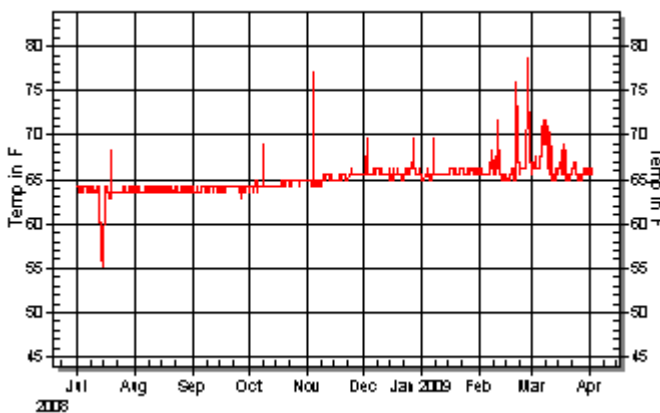

MAIN STACKS 6.5W B11

File: MAIN STACKS 6_5W B11

Start Date 7/1/2008

End Date 4/3/2009

Room Conditions

Temperature is ROOM	Average temperature: 65 F
Temp variation is SLIGHT	T Variation: +/- 3 F
RH is MODERATE	Average RH: 36%
RH variation is WIDE	RH Variation: +/- 24%
Natural aging rate is MODERATE	TWPI: 73 years
Mold risk is NONE	Mold Risk Factor: 0.00

General Alerts

WIDE RH variation

General Recommendations

Reduce RH variation to +/- 15%.

Collection Materials

	ALERT	
MATERIAL	LEVEL	REASON FOR ALERT
Bound books, leather	YELLOW	(RH variation)
Cloth-bound books	YELLOW	(RH variation)
Newsprint	YELLOW	(RH variation)
Paper	YELLOW	(RH variation; Aging rate)

Graphs of Room Conditions

Temperature