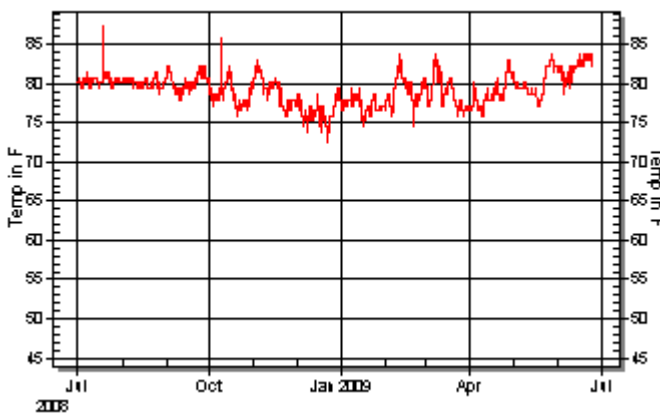

General Alerts

WARM Average Temperature

General Recommendations

Reduce Average Temperature to 24 C (75 F) or below.

Collection Materials

	ALERT	
MATERIAL	LEVEL	REASON FOR ALERT
Bound books, leather	YELLOW	(Temp)
Cloth-bound books	YELLOW	(Temp)
Newsprint	YELLOW	(Temp)
Paper	YELLOW	(Temp; Aging rate)

Graphs of Room Conditions

Temperature

Relative Humidity