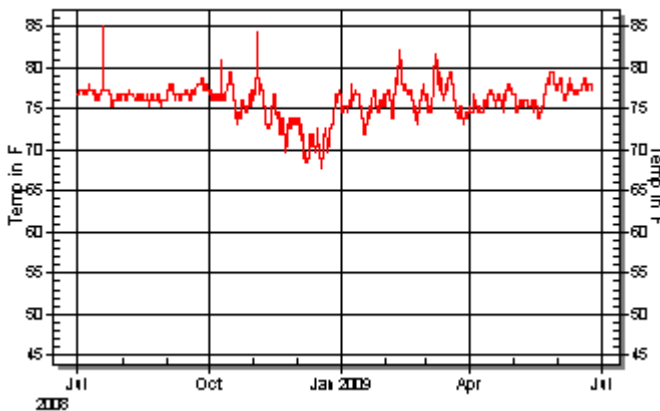

**General Alerts**

WARM Average Temperature

**General Recommendations**

Reduce Average Temperature to 24 C (75 F) or below.

**Collection Materials**

	<b>ALERT</b>	
<b>MATERIAL</b>	<b>LEVEL</b>	<b>REASON FOR ALERT</b>
Bound books, leather	YELLOW	(Temp)
Cloth-bound books	YELLOW	(Temp)
Newsprint	YELLOW	(Temp)
Paper	YELLOW	(Temp; Aging rate)

**Graphs of Room Conditions**

Temperature

Relative Humidity