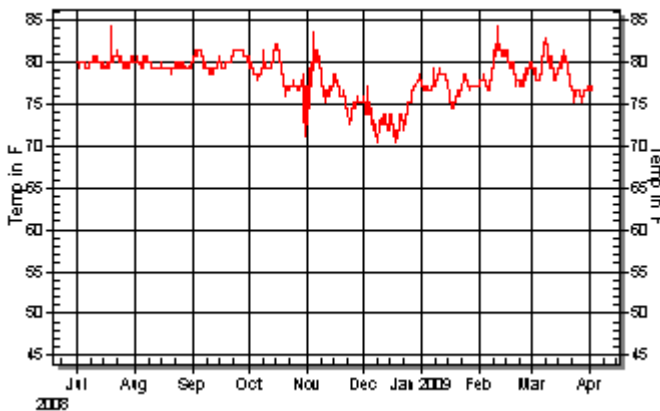

General Alerts

WARM Average Temperature

General Recommendations

Reduce Average Temperature to 24 C (75 F) or below.

Collection Materials

	ALERT	
MATERIAL	LEVEL	REASON FOR ALERT
Bound books, leather	YELLOW	(Temp)
Cloth-bound books	YELLOW	(Temp)
Newsprint	YELLOW	(Temp)
Paper	YELLOW	(Temp; Aging rate)

Graphs of Room Conditions

Temperature

Relative Humidity