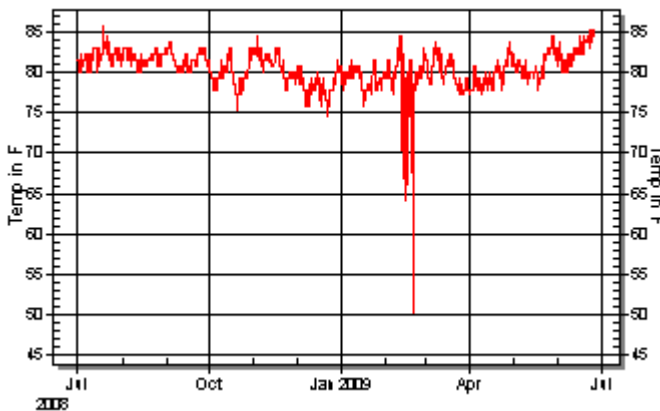

Room Conditions

Temperature is WARM Temp variation is MODERATE RH is MODERATE RH variation is MODERATE Natural aging rate is MODERATE Mold risk is NONE	Average temperature: 80 F T Variation: +/- 4 F Average RH: 26% RH Variation: +/- 6% TWPI: 35 years Mold Risk Factor: 0.00

General Alerts

WARM Average Temperature

General Recommendations

Reduce Average Temperature to 24 C (75 F) or below.

Collection Materials

<u>MATERIAL</u>	<u>ALERT LEVEL</u>	<u>REASON FOR ALERT</u>
Bound books, leather	YELLOW	(Temp)
Cloth-bound books	YELLOW	(Temp)
Newsprint	YELLOW	(Temp)
Paper	YELLOW	(Temp; Aging rate)

Graphs of Room Conditions

Temperature