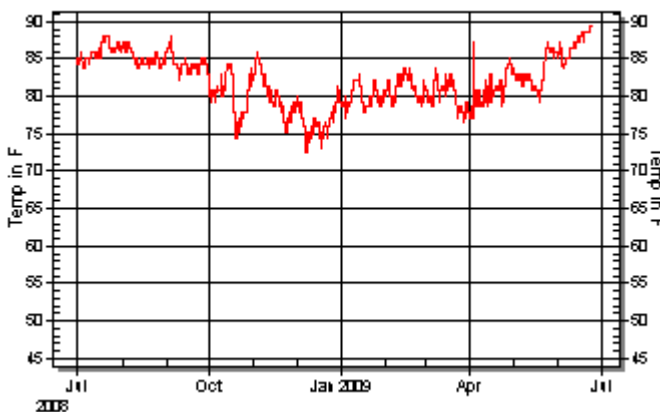

Room Conditions

Temperature is WARM	Average temperature: 82 F
Temp variation is MODERATE	T Variation: +/- 7 F
RH is MODERATE	Average RH: 26%
RH variation is MODERATE	RH Variation: +/- 5%
Natural aging rate is FAST	TWPI: 31 years
Mold risk is NONE	Mold Risk Factor: 0.00

General Alerts

WARM Average Temperature
FAST Natural aging rate

General Recommendations

Reduce Average Temperature to 24 C (75 F) or below.
Identify and minimize periods of high Temperature.

Collection Materials

MATERIAL	ALERT LEVEL	REASON FOR ALERT
Paper	RED	(Aging rate; Temp)
Bound books, leather	YELLOW	(Temp; Aging rate)
Cloth-bound books	YELLOW	(Temp; Aging rate)
Newsprint	YELLOW	(Temp; Aging rate)

Graphs of Room Conditions

Temperature