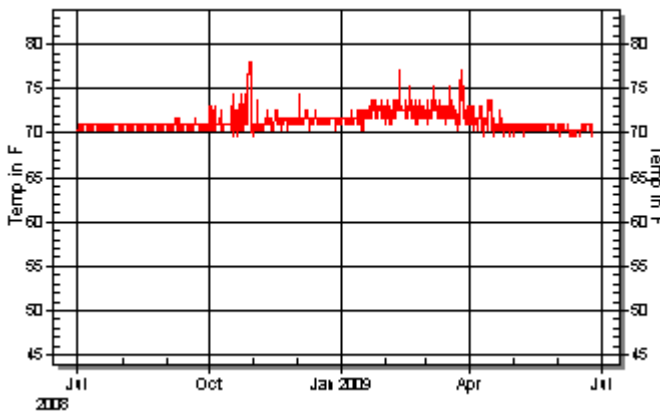

HISTORY LIBRARY LOWER LVL E21

File: HISTORY LIBRARY E21 LL

Start Date 7/1/2008

End Date 6/26/2009

Room Conditions

Temperature is ROOM	Average temperature: 71 F
Temp variation is SLIGHT	T Variation: +/- 2 F
RH is MODERATE	Average RH: 34%
RH variation is WIDE	RH Variation: +/- 19%
Natural aging rate is MODERATE	TWPI: 53 years
Mold risk is NONE	Mold Risk Factor: 0.00

General Alerts

WIDE RH variation

General Recommendations

Reduce RH variation to +/- 15%.

Collection Materials

MATERIAL	ALERT LEVEL	REASON FOR ALERT
Acetate film	RED	(RH variation; Temp; Aging rate)
Newsprint	YELLOW	(RH variation)

Graphs of Room Conditions

Temperature