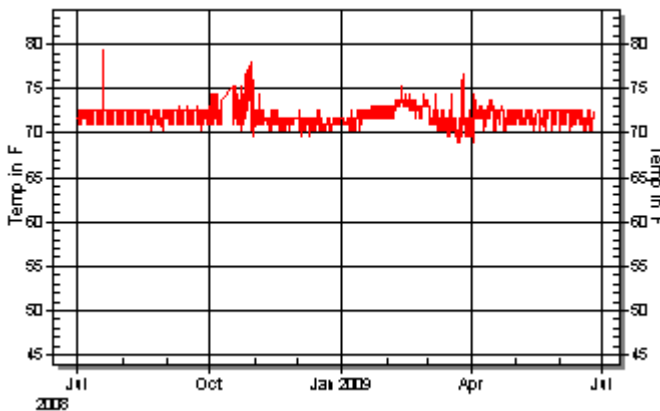

HISTORY LIBRARY LOWER LVL E13

File: HISTORY LIBRARY E13 LL

Start Date 7/1/2008

End Date 6/25/2009

Room Conditions

Temperature is ROOM	Average temperature: 72 F
Temp variation is SLIGHT	T Variation: +/- 2 F
RH is MODERATE	Average RH: 34%
RH variation is WIDE	RH Variation: +/- 19%
Natural aging rate is MODERATE	TWPI: 51 years
Mold risk is NONE	Mold Risk Factor: 0.01

General Alerts

WIDE RH variation

General Recommendations

Reduce RH variation to +/- 15%.

Collection Materials

MATERIAL	ALERT LEVEL	REASON FOR ALERT
Acetate film	RED	(RH variation; Temp; Aging rate)
Newsprint	YELLOW	(RH variation)

Graphs of Room Conditions

Temperature