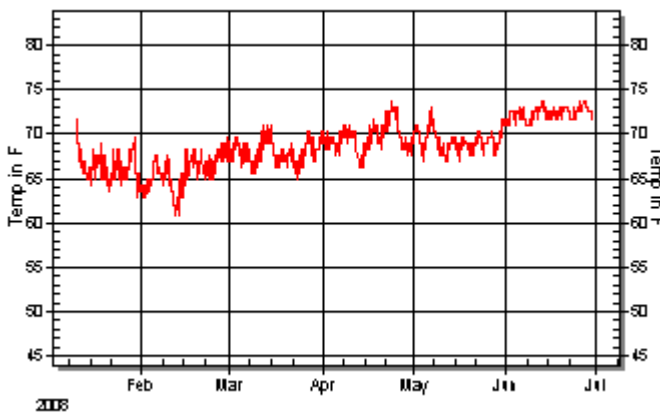

ML Special Coll Exterior Wall

File: MUSIC LIBRARY 1 - EXTERIOR WALL

Start Date 1/10/2008

End Date 6/30/2008

Room Conditions

Temperature is ROOM	Average temperature: 69 F
Temp variation is MODERATE	T Variation: +/- 5 F
RH is MODERATE	Average RH: 31%
RH variation is WIDE	RH Variation: +/- 26%
Natural aging rate is MODERATE	TWPI: 69 years
Mold risk is NONE	Mold Risk Factor: 0.00

General Alerts

WIDE RH variation

General Recommendations

Reduce RH variation to +/- 15%.

Collection Materials

MATERIAL	ALERT LEVEL	REASON FOR ALERT
Plastics	RED	(RH variation; Temp)
Cd and dvd	YELLOW	(RH variation; Aging rate)
Cloth-bound books	YELLOW	(RH variation)
Magnetic tape	YELLOW	(Temp; RH; RH variation; Aging rate)
Paper	YELLOW	(RH variation; Aging rate)

Graphs of Room Conditions

Temperature