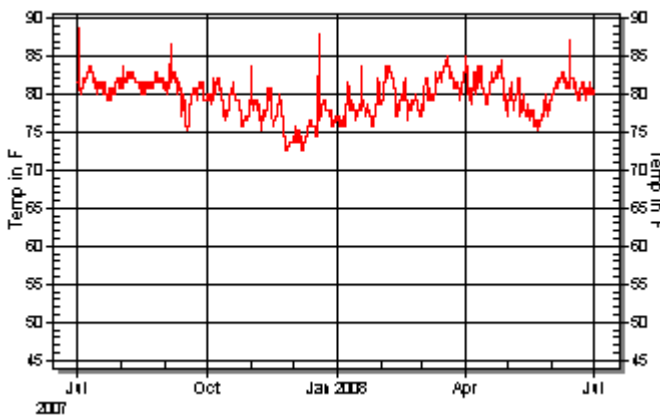

Room Conditions

Temperature is WARM	Average temperature: 80 F
Temp variation is MODERATE	T Variation: +/- 5 F
RH is MODERATE	Average RH: 28%
RH variation is MODERATE	RH Variation: +/- 9%
Natural aging rate is MODERATE	TWPI: 35 years
Mold risk is NONE	Mold Risk Factor: 0.00

General Alerts

WARM Average Temperature

General Recommendations

Reduce Average Temperature to 24 C (75 F) or below.

Collection Materials

	ALERT	
MATERIAL	LEVEL	REASON FOR ALERT
Bound books, leather	YELLOW	(Temp)
Cloth-bound books	YELLOW	(Temp)
Newsprint	YELLOW	(Temp)
Paper	YELLOW	(Temp; Aging rate)

Graphs of Room Conditions

Temperature