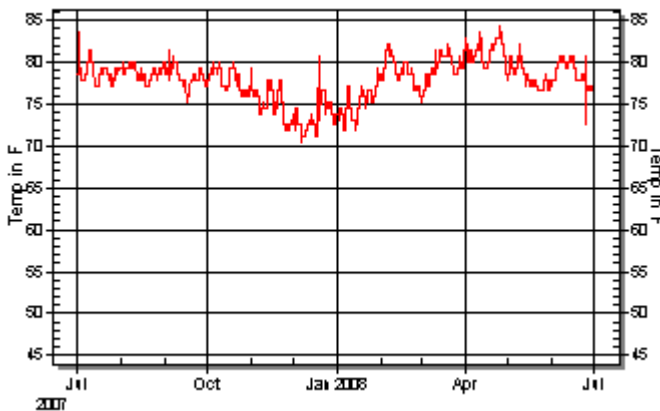

Library Main Stacks 6E C22

File: MAIN STACKS 6E C22

Start Date 7/1/2007

End Date 6/30/2008

Room Conditions

Temperature is WARM	Average temperature: 78 F
Temp variation is MODERATE	T Variation: +/- 5 F
RH is MODERATE	Average RH: 28%
RH variation is MODERATE	RH Variation: +/- 10%
Natural aging rate is MODERATE	TWPI: 39 years
Mold risk is NONE	Mold Risk Factor: 0.00

General Alerts

WARM Average Temperature

General Recommendations

Reduce Average Temperature to 24 C (75 F) or below.

Collection Materials

	A ALERT	
MATERIAL	LEVEL	REASON FOR ALERT
Bound books, leather	YELLOW	(Temp)
Cloth-bound books	YELLOW	(Temp)
Newsprint	YELLOW	(Temp)
Paper	YELLOW	(Temp; Aging rate)

Graphs of Room Conditions

Temperature