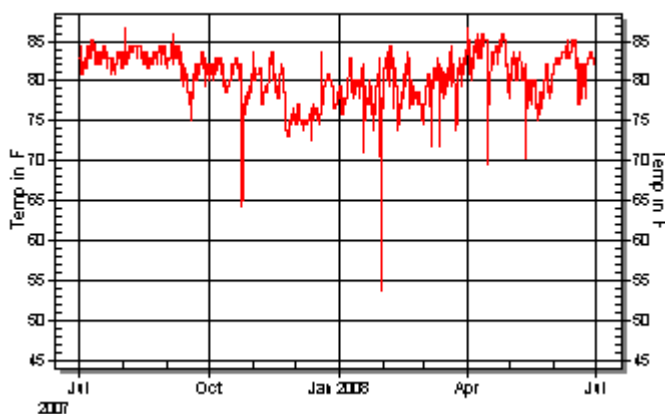

Room Conditions

Temperature is WARM	Average temperature: 81 F
Temp variation is MODERATE	T Variation: +/- 6 F
RH is MODERATE	Average RH: 27%
RH variation is MODERATE	RH Variation: +/- 7%
Natural aging rate is FAST	TWPI: 33 years
Mold risk is NONE	Mold Risk Factor: 0.00

General Alerts

WARM Average Temperature
FAST Natural aging rate

General Recommendations

Reduce Average Temperature to 24 C (75 F) or below.
Identify and minimize periods of high Temperature.

Collection Materials

	ALERT	
MATERIAL	LEVEL	REASON FOR ALERT
Paper	RED	(Aging rate; Temp)
Bound books, leather	YELLOW	(Temp; Aging rate)
Cloth-bound books	YELLOW	(Temp; Aging rate)
Newsprint	YELLOW	(Temp; Aging rate)

Graphs of Room Conditions

Temperature