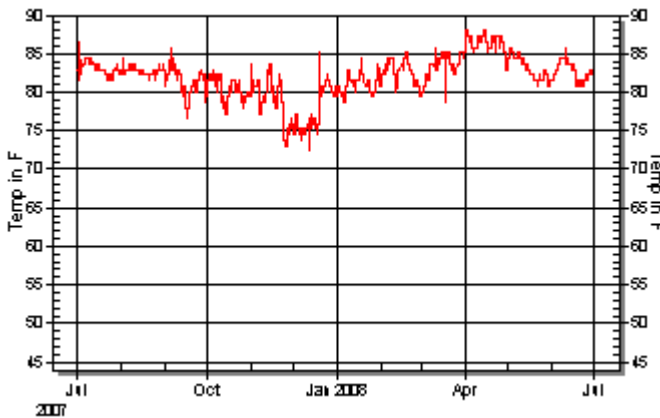

Room Conditions

Temperature is WARM	Average temperature: 82 F
Temp variation is MODERATE	T Variation: +/- 6 F
RH is MODERATE	Average RH: 27%
RH variation is MODERATE	RH Variation: +/- 10%
Natural aging rate is FAST	TWPI: 30 years
Mold risk is NONE	Mold Risk Factor: 0.00

General Alerts

WARM Average Temperature
FAST Natural aging rate

General Recommendations

Reduce Average Temperature to 24 C (75 F) or below.
Identify and minimize periods of high Temperature.

Collection Materials

MATERIAL	A L E R T L E V E L	REASON FOR ALERT
Paper	RED	(Aging rate; Temp)
Bound books, leather	YELLOW	(Temp; Aging rate)
Cloth-bound books	YELLOW	(Temp; Aging rate)
Newsprint	YELLOW	(Temp; Aging rate)

Graphs of Room Conditions

Temperature