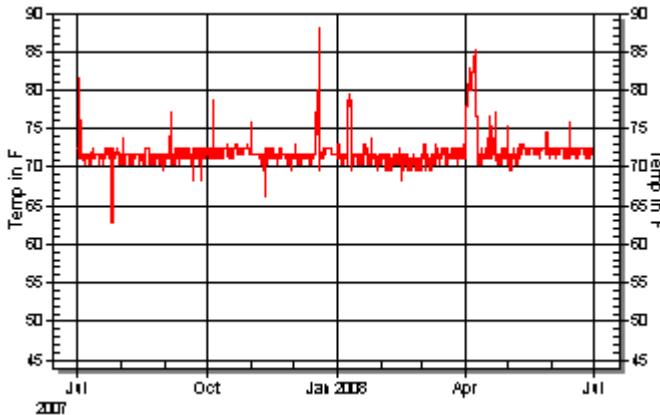

HISTORY LIBRARY LOWER LEVEL OUTER ROOM

File: HISTORY LIBRARY E13

Start Date 7/1/2007

End Date 6/30/2008

Room Conditions

Temperature is ROOM	Average temperature: 72 F
Temp variation is MODERATE	T Variation: +/- 4 F
RH is MODERATE	Average RH: 35%
RH variation is WIDE	RH Variation: +/- 19%
Natural aging rate is MODERATE	TWPI: 48 years
Mold risk is NONE	Mold Risk Factor: 0.00

General Alerts

WIDE RH variation

General Recommendations

Reduce RH variation to +/- 15%.

Collection Materials

MATERIAL	ALERT LEVEL	REASON FOR ALERT
Acetate film	RED	(RH variation; Temp; Aging rate)
Newsprint	YELLOW	(RH variation)

Graphs of Room Conditions

Temperature