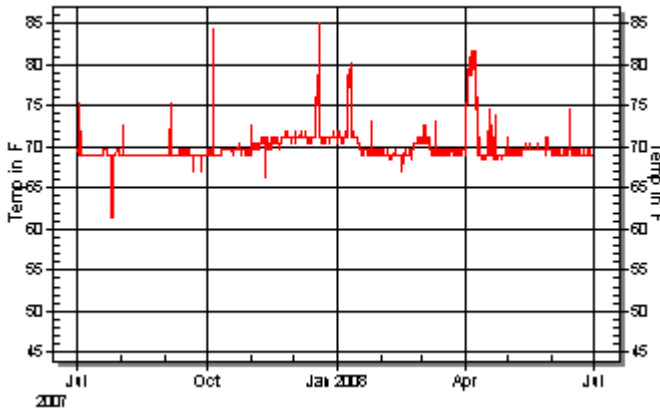

General Alerts

WIDE RH variation

General Recommendations

Reduce RH variation to +/- 15%.

Collection Materials

	ALERT	
MATERIAL	LEVEL	REASON FOR ALERT
Acetate film	RED	(RH variation; Temp; Aging rate)
Paper	YELLOW	(RH variation; Aging rate)

Graphs of Room Conditions

Temperature

Relative Humidity