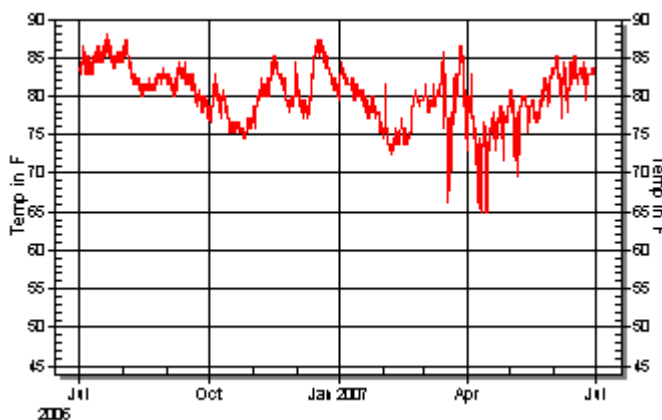

Library Main Stacks 8E A13

File: MAIN STACKS 8E A13

Start Date 7/1/2006

End Date 6/30/2007

Room Conditions

Temperature is WARM	Average temperature: 80 F
Temp variation is WIDE	T Variation: +/- 7 F
RH is MODERATE	Average RH: 27%
RH variation is MODERATE	RH Variation: +/- 7%
Natural aging rate is MODERATE	TWPI: 35 years
Mold risk is NONE	Mold Risk Factor: 0.00

General Alerts

WARM Average Temperature
WIDE Temperature variation

General Recommendations

Reduce Average Temperature to 24 C (75 F) or below.
Reduce Temperature variation to +/- 4 C (7 F).

Collection Materials

	ALERT	
MATERIAL	LEVEL	REASON FOR ALERT
Bound books, leather	YELLOW	(Temp; T variation)
Cloth-bound books	YELLOW	(Temp)
Newsprint	YELLOW	(Temp; T variation)
Paper	YELLOW	(Temp; T variation; Aging rate)

Graphs of Room Conditions

Temperature