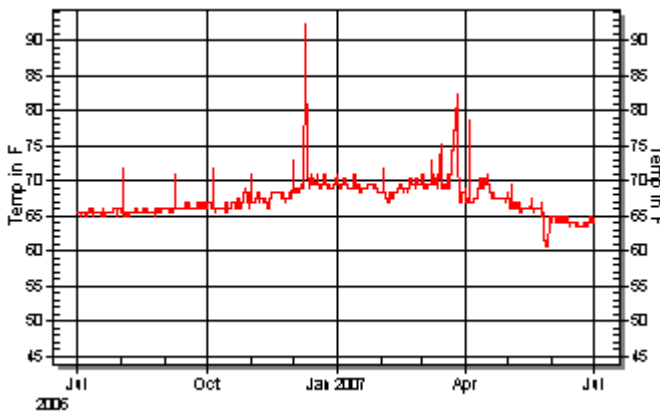

Library Main Stacks 6.5W B11

File: MAIN STACKS 6_5W B11

Start Date 7/1/2006

End Date 6/30/2007

Room Conditions

Temperature is ROOM	Average temperature: 67 F
Temp variation is MODERATE	T Variation: +/- 5 F
RH is MODERATE	Average RH: 36%
RH variation is WIDE	RH Variation: +/- 23%
Natural aging rate is MODERATE	TWPI: 65 years
Mold risk is NONE	Mold Risk Factor: 0.00

General Alerts

WIDE RH variation

General Recommendations

Reduce RH variation to +/- 15%.

Collection Materials

	ALERT	
MATERIAL	LEVEL	REASON FOR ALERT
Bound books, leather	YELLOW	(RH variation)
Cloth-bound books	YELLOW	(RH variation)
Newsprint	YELLOW	(RH variation)
Paper	YELLOW	(RH variation; Aging rate)

Graphs of Room Conditions

Temperature