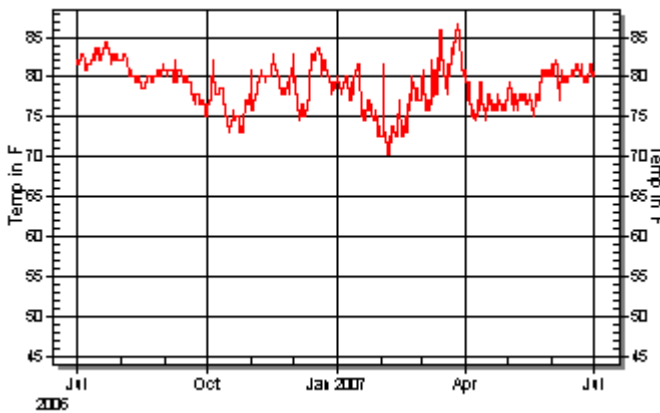

Room Conditions

Temperature is WARM	Average temperature: 79 F
Temp variation is MODERATE	T Variation: +/- 6 F
RH is MODERATE	Average RH: 29%
RH variation is MODERATE	RH Variation: +/- 11%
Natural aging rate is MODERATE	TWPI: 36 years
Mold risk is NONE	Mold Risk Factor: 0.00

General Alerts

WARM Average Temperature

General Recommendations

Reduce Average Temperature to 24 C (75 F) or below.

Collection Materials

	ALERT	
MATERIAL	LEVEL	REASON FOR ALERT
Bound books, leather	YELLOW	(Temp)
Cloth-bound books	YELLOW	(Temp)
Newsprint	YELLOW	(Temp)
Paper	YELLOW	(Temp; Aging rate)

Graphs of Room Conditions

Temperature