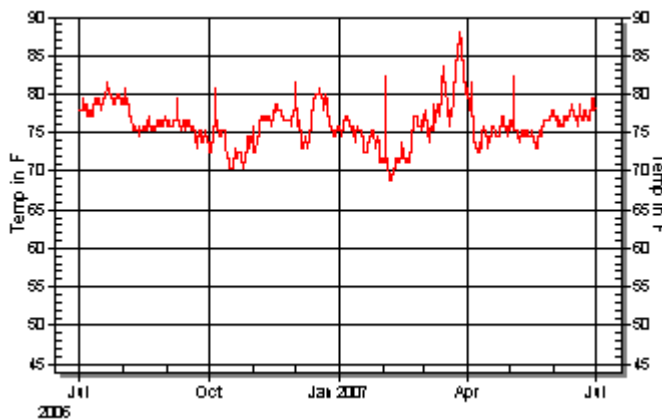

Library Main Stacks 6E C22

File: MAIN STACKS 6E C22

Start Date 7/1/2006

End Date 6/30/2007

Room Conditions

Temperature is WARM	Average temperature: 76 F
Temp variation is MODERATE	T Variation: +/- 5 F
RH is MODERATE	Average RH: 30%
RH variation is MODERATE	RH Variation: +/- 12%
Natural aging rate is MODERATE	TWPI: 42 years
Mold risk is NONE	Mold Risk Factor: 0.00

General Alerts

WARM Average Temperature

General Recommendations

Reduce Average Temperature to 24 C (75 F) or below.

Collection Materials

	ALERT	
MATERIAL	LEVEL	REASON FOR ALERT
Bound books, leather	YELLOW	(Temp)
Cloth-bound books	YELLOW	(Temp)
Newsprint	YELLOW	(Temp)
Paper	YELLOW	(Temp; Aging rate)

Graphs of Room Conditions

Temperature