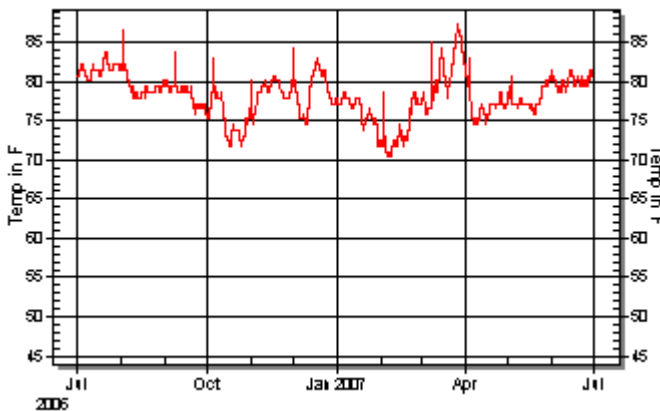

General Alerts

WARM Average Temperature

General Recommendations

Reduce Average Temperature to 24 C (75 F) or below.

Collection Materials

MATERIAL	ALERT LEVEL	REASON FOR ALERT
Bound books, leather	YELLOW	(Temp)
Cloth-bound books	YELLOW	(Temp)
Newsprint	YELLOW	(Temp)
Paper	YELLOW	(Temp; Aging rate)

Graphs of Room Conditions

Temperature

Relative Humidity