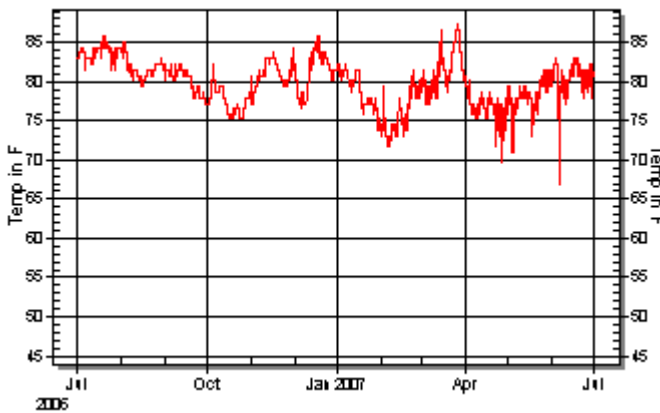

MAIN STACKS 6E A13

File: MAIN STACKS 6E A13

Start Date 7/1/2006

End Date 6/30/2007

Room Conditions

Temperature is WARM	Average temperature: 80 F
Temp variation is MODERATE	T Variation: +/- 6 F
RH is MODERATE	Average RH: 28%
RH variation is MODERATE	RH Variation: +/- 9%
Natural aging rate is MODERATE	TWPI: 35 years
Mold risk is NONE	Mold Risk Factor: 0.00

General Alerts

WARM Average Temperature

General Recommendations

Reduce Average Temperature to 24 C (75 F) or below.

Collection Materials

	ALERT	
MATERIAL	LEVEL	REASON FOR ALERT
Bound books, leather	YELLOW	(Temp)
Cloth-bound books	YELLOW	(Temp)
Newsprint	YELLOW	(Temp)
Paper	YELLOW	(Temp; Aging rate)

Graphs of Room Conditions

Temperature