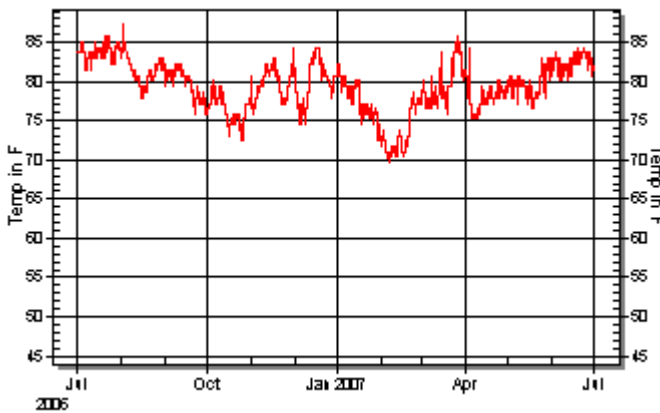

Room Conditions

Temperature is WARM	Average temperature: 79 F
Temp variation is MODERATE	T Variation: +/- 7 F
RH is MODERATE	Average RH: 28%
RH variation is MODERATE	RH Variation: +/- 9%
Natural aging rate is MODERATE	TWPI: 35 years
Mold risk is NONE	Mold Risk Factor: 0.00

General Alerts

WARM Average Temperature

General Recommendations

Reduce Average Temperature to 24 C (75 F) or below.

Collection Materials

	ALERT	
MATERIAL	LEVEL	REASON FOR ALERT
Bound books, leather	YELLOW	(Temp)
Cloth-bound books	YELLOW	(Temp)
Newsprint	YELLOW	(Temp)
Paper	YELLOW	(Temp; Aging rate)

Graphs of Room Conditions

Temperature