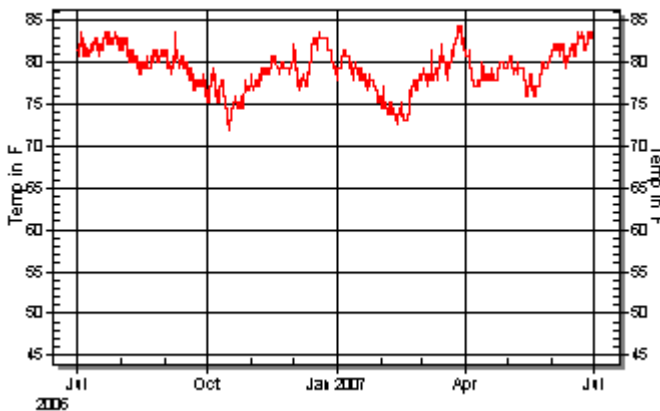

**General Alerts**

WARM Average Temperature

**General Recommendations**

Reduce Average Temperature to 24 C (75 F) or below.

**Collection Materials**

	<b>ALERT</b>	
<b>MATERIAL</b>	<b>LEVEL</b>	<b>REASON FOR ALERT</b>
Bound books, leather	YELLOW	(Temp)
Cloth-bound books	YELLOW	(Temp)
Newsprint	YELLOW	(Temp)
Paper	YELLOW	(Temp; Aging rate)

**Graphs of Room Conditions**

Temperature

Relative Humidity