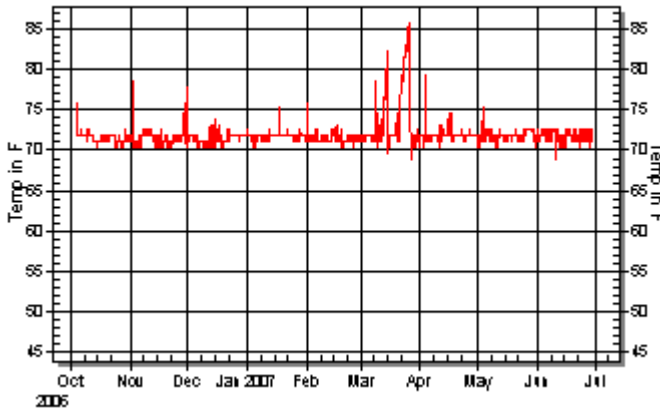

General Alerts

WIDE RH variation

General Recommendations

Reduce RH variation to +/- 15%.

Collection Materials

MATERIAL	ALERT LEVEL	REASON FOR ALERT
Acetate film	RED	(RH variation; Temp; Aging rate)
Newsprint	YELLOW	(RH variation)

Graphs of Room Conditions

Temperature

Relative Humidity