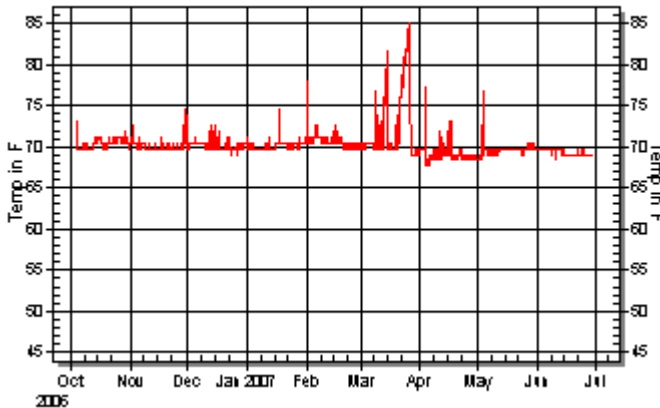

General Alerts

WIDE RH variation

General Recommendations

Reduce RH variation to +/- 15%.

Collection Materials

MATERIAL	ALERT LEVEL	REASON FOR ALERT
Acetate film	RED	(RH variation; Temp; Aging rate)
Paper	YELLOW	(RH variation; Aging rate)

Graphs of Room Conditions

Temperature

Relative Humidity