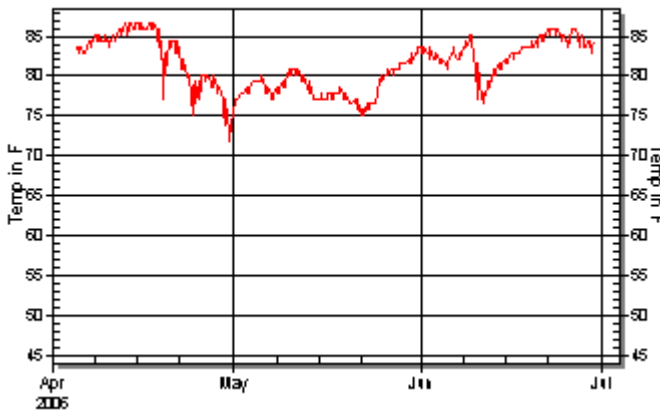

Room Conditions

Temperature is WARM	Average temperature: 81 F
Temp variation is MODERATE	T Variation: +/- 6 F
RH is MODERATE	Average RH: 26%
RH variation is SLIGHT	RH Variation: +/- 4%
Natural aging rate is FAST	TWPI: 33 years
Mold risk is NONE	Mold Risk Factor: 0.00

General Alerts

WARM Average Temperature
FAST Natural aging rate

General Recommendations

Reduce Average Temperature to 24 C (75 F) or below.
Identify and minimize periods of high Temperature.

Collection Materials

	MATERIAL	ALERT LEVEL	REASON FOR ALERT
	Paper	RED	(Aging rate; Temp)
	Bound books, leather	YELLOW	(Temp; Aging rate)
	Cloth-bound books	YELLOW	(Temp; Aging rate)
	Newsprint	YELLOW	(Temp; Aging rate)

Graphs of Room Conditions

Temperature