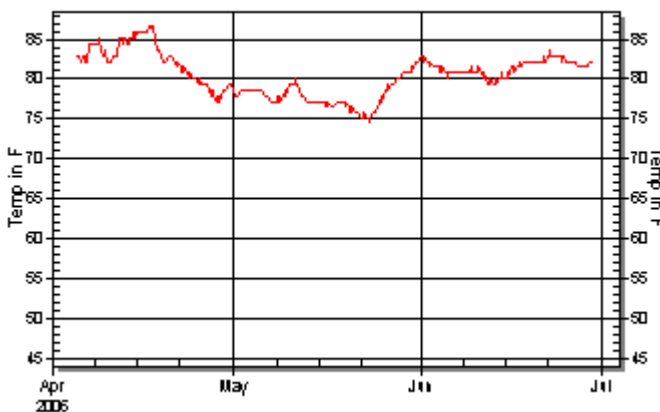

Room Conditions

Temperature is WARM	Average temperature: 80 F
Temp variation is MODERATE	T Variation: +/- 5 F
RH is MODERATE	Average RH: 29%
RH variation is MODERATE	RH Variation: +/- 7%
Natural aging rate is FAST	TWPI: 34 years
Mold risk is NONE	Mold Risk Factor: 0.00

General Alerts

WARM Average Temperature
FAST Natural aging rate

General Recommendations

Reduce Average Temperature to 24 C (75 F) or below.
Identify and minimize periods of high Temperature.

Collection Materials

MATERIAL	ALERT LEVEL	REASON FOR ALERT
Paper	RED	(Aging rate; Temp)
Bound books, leather	YELLOW	(Temp; Aging rate)
Cloth-bound books	YELLOW	(Temp; Aging rate)
Newsprint	YELLOW	(Temp; Aging rate)

Graphs of Room Conditions

Temperature