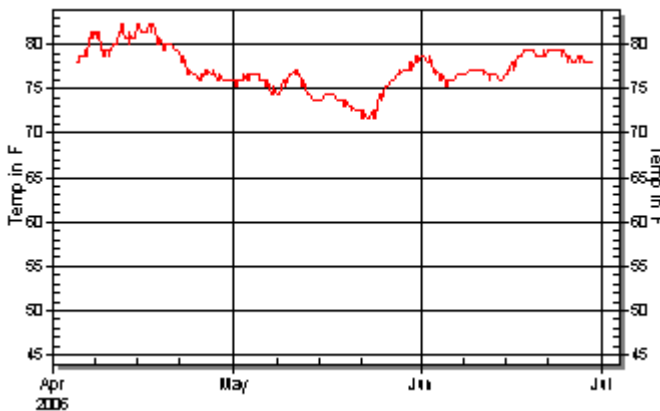

General Alerts

WARM Average Temperature

General Recommendations

Reduce Average Temperature to 24 C (75 F) or below.

Collection Materials

	ALERT	
MATERIAL	LEVEL	REASON FOR ALERT
Bound books, leather	YELLOW	(Temp)
Cloth-bound books	YELLOW	(Temp)
Newsprint	YELLOW	(Temp)
Paper	YELLOW	(Temp; Aging rate)

Graphs of Room Conditions

Temperature

Relative Humidity