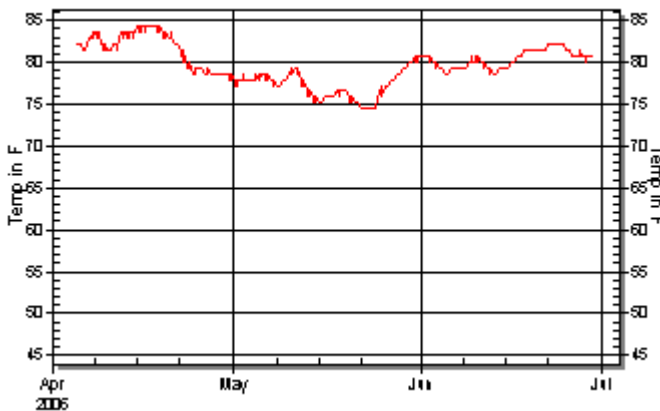

General Alerts

WARM Average Temperature

General Recommendations

Reduce Average Temperature to 24 C (75 F) or below.

Collection Materials

	ALERT	
MATERIAL	LEVEL	REASON FOR ALERT
Bound books, leather	YELLOW	(Temp)
Cloth-bound books	YELLOW	(Temp)
Newsprint	YELLOW	(Temp)
Paper	YELLOW	(Temp; Aging rate)

Graphs of Room Conditions

Temperature

Relative Humidity