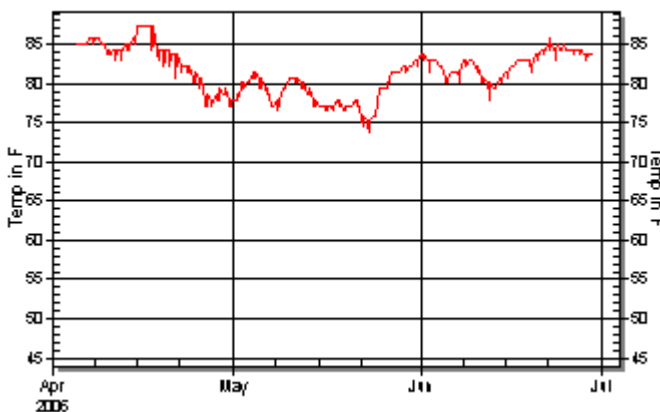

Room Conditions

Temperature is WARM	Average temperature: 81 F
Temp variation is MODERATE	T Variation: +/- 6 F
RH is MODERATE	Average RH: 28%
RH variation is MODERATE	RH Variation: +/- 7%
Natural aging rate is FAST	TWPI: 32 years
Mold risk is NONE	Mold Risk Factor: 0.00

General Alerts

WARM Average Temperature
FAST Natural aging rate

General Recommendations

Reduce Average Temperature to 24 C (75 F) or below.
Identify and minimize periods of high Temperature.

Collection Materials

MATERIAL	ALERT LEVEL	REASON FOR ALERT
Paper	RED	(Aging rate; Temp)
Bound books, leather	YELLOW	(Temp; Aging rate)
Cloth-bound books	YELLOW	(Temp; Aging rate)
Newsprint	YELLOW	(Temp; Aging rate)

Graphs of Room Conditions

Temperature